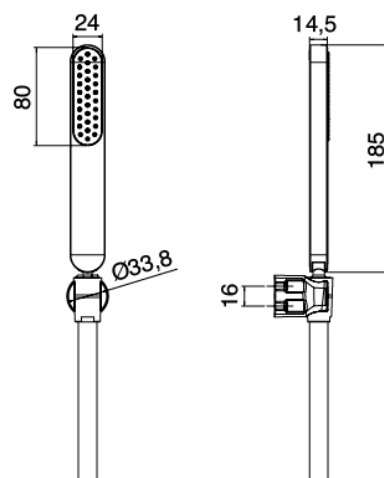

image not found or type unknown http://zazzeri.tesa.com.net/us/wp-content/uploads/2017/04/b3daf2_357a447007

Modern - Wall-mounted bathtub set

Codice kit: 4600 EVP-030

Wall-mounted bathtub set mixer – 2 exits

Componenti

Stand alone hand shower

Cod: 4600Q418A00

Shower set - Antilimescale handshower with support

Mixer set with spout

Cod: 46000701A00

Single lever bathtub mixer, without flexible pipe and hand shower