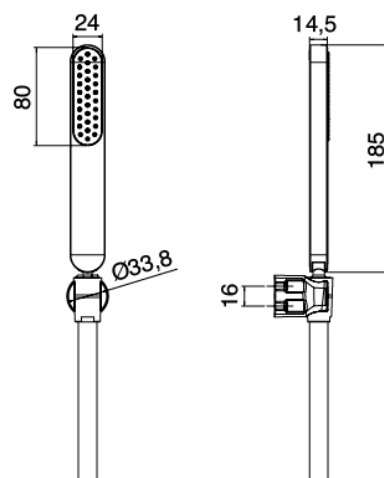

### Modern - Wall-mounted bathtub set

Codice kit: 4600 EVP-030

Wall-mounted bathtub set mixer – 2 exits

## Mixer set with spout

---

Cod: 46000701A00

Single lever bathtub mixer, without flexible pipe and hand shower