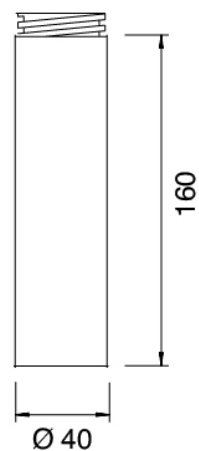

Modern - Washbasin mixer

Codice kit: 3101 MLX-020

Single lever washbasin mixer without plug

Componenti

Single-lever mixer

Cod: 31011104A00

Single lever washbasin mixer without plug L 120 x
H105 mm

Extension

Cod: 3100PL02A00

Extensions for single lever washbasin mixer 160 mm

Pressure-controlled drain

Cod: 2900K302A00

Pressure control drain

Finiture disponibili:

finiture speciali su richiesta salvo quantitativi minimi di ordine garantiti