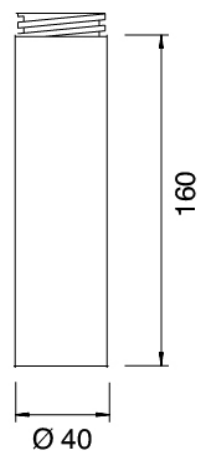

Modern - Washbasin mixer

Codice kit: 3101 MLX-020

Single lever washbasin mixer without plug

Componenti

Single-lever mixer

Cod: 31011104A00

Single lever washbasin mixer without plug L 120 x
H105 mm

Extension

Cod: 3100PL02A00

Extensions for single lever washbasin mixer 160 mm

Pressure-controlled drain

Cod: 2900K302A00

Pressure control drain

Finiture disponibili:

finiture speciali su richiesta salvo quantitativi minimi di ordine garantiti