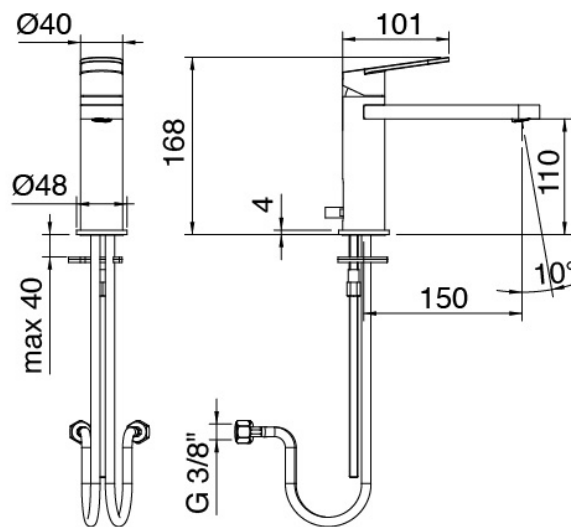

Modern - Washbasin mixer

Codice kit: 3101 MLX-020

Single lever washbasin mixer without plug

Componenti

Single-lever mixer

Cod: 31011104A00

Single lever washbasin mixer without plug L 120 x
H105 mm

Extension

Cod: 3100PL02A00

Extensions for single lever washbasin mixer 160 mm

Pressure-controlled drain

Cod: 2900K302A00

Pressure control drain

Finiture disponibili:

finiture speciali su richiesta salvo quantitativi minimi di ordine garantiti