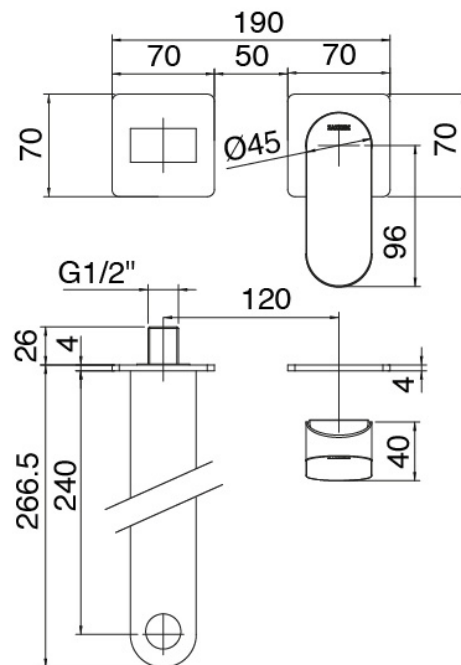

### Single-lever mixer

Cod: 3101A113AL0

Built-in washbasin set - Spout 245 mm - external part

### Concealed part

Cod: 2900B113A00

Built-in washbasin set - concealed part