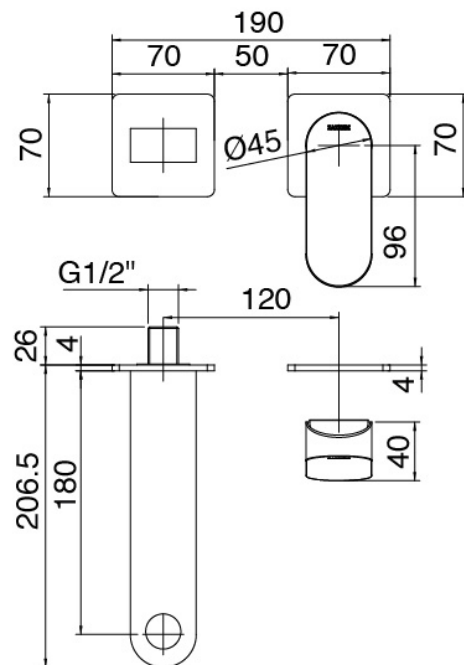

image not found or type unknown http://zazzeri.tesa.com.net/us/wp-content/uploads/2017/04/b3daf2_357a447007

Modern - Built-in washbasin set

Codice kit: 3101 MLI-030

Built-in washbasin set

Componenti

Single-lever mixer

Cod: 3101A113A00

Built-in washbasin set - Spout 185 mm - external part

Concealed part

Cod: 2900B113A00

Built-in washbasin set - concealed part

Finiture disponibili:

finiture speciali su richiesta salvo quantitativi minimi di ordine garantiti