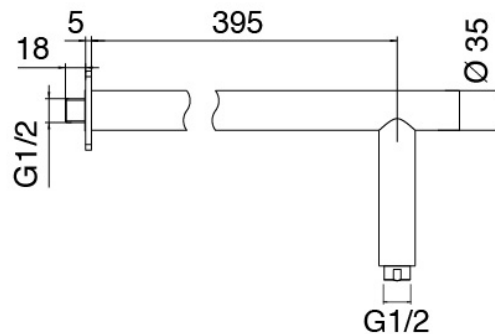

image not found or type unknown http://zazzeri.tesa.com.net/us/wp-content/uploads/2017/04/b3daf2_357a447007

Modern - Shower arm with shower head and hand shower

Codice kit: 3101 DDI-080

Shower arm with shower head, hand shower and built-in mixer – 2 exits

Componenti

Wall-mounted arm

Cod: 3100BR01A00

Showerhead

Shower head

Cod: 2900SO07A00

Antilimescale showerhead - D.220 mm - Inspectable

Stand alone hand shower

Cod: 31000413A00

Handshower set with water outlet and round plate

Single-lever mixer

Cod: 3101A401A00

Concealed shower mixer with diverter - external part

Concealed part

Cod: 2900A401A00

Concealed shower mixer with diverter - concealed part