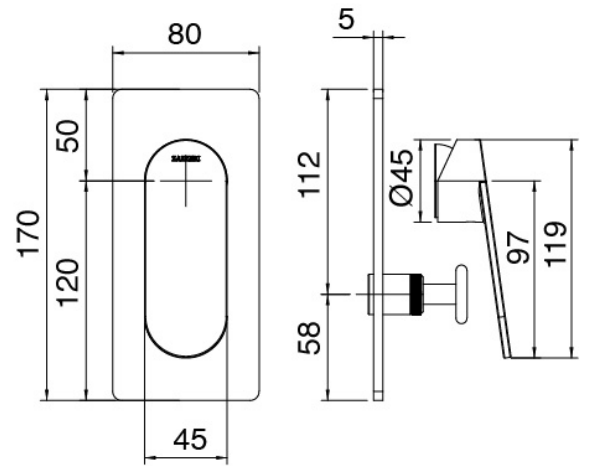

Componenti

Wall-mounted arm

Cod: 3100BR01A00

Showerhead

Shower head

Cod: 2900SO07A00

Antilimescale showerhead - D.220 mm - Inspectable

Stand alone hand shower

Cod: 31000413A00

Handshower set with water outlet and round plate

Single-lever mixer

Cod: 3101A401A00

Concealed shower mixer with diverter - external part

Concealed part

Cod: 2900A401A00

Concealed shower mixer with diverter - concealed part