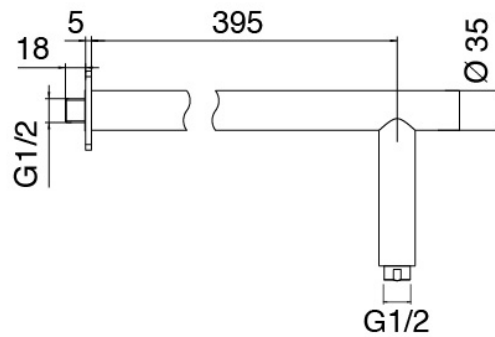

image not found or type unknown http://zazzeri.tesa.com.net/us/wp-content/uploads/2017/04/b3daf2_357a447007

Modern - Shower arm with shower head and hand shower

Codice kit: 3101 DDI-080

Shower arm with shower head, hand shower and built-in mixer – 2 exits

Componenti

Wall-mounted arm

Cod: 3100BR01A00

Showerhead

Shower head

Cod: 2900SO07A00

Antilimescale showerhead - D.220 mm - Inspectable

Stand alone hand shower

Cod: 31000413A00

Handshower set with water outlet and round plate

Single-lever mixer

Cod: 3101A401A00

Concealed shower mixer with diverter - external part

Concealed part

Cod: 2900A401A00

Concealed shower mixer with diverter - concealed part