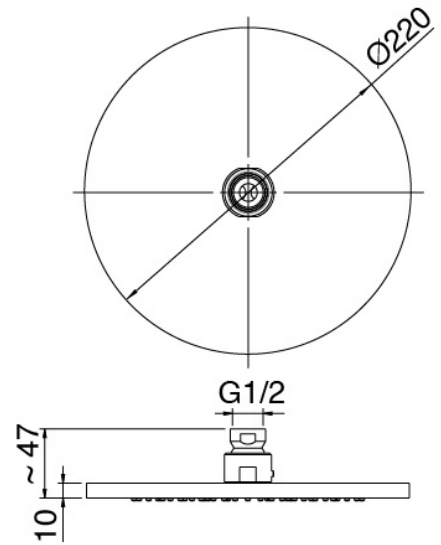

image not found or type unknown http://zazzeri.tesa.com.net/us/wp-content/uploads/2017/04/b3daf2_357a447007

Modern - Shower arm with shower head and hand shower

Codice kit: 3101 DDI-080

Shower arm with shower head, hand shower and built-in mixer – 2 exits

Componenti

Wall-mounted arm

Cod: 3100BR01A00

Showerhead

Shower head

Cod: 2900SO07A00

Antilimescale showerhead - D.220 mm - Inspectable

Stand alone hand shower

Cod: 31000413A00

Handshower set with water outlet and round plate

Single-lever mixer

Cod: 3101A401A00

Concealed shower mixer with diverter - external part

Concealed part

Cod: 2900A401A00

Concealed shower mixer with diverter - concealed part