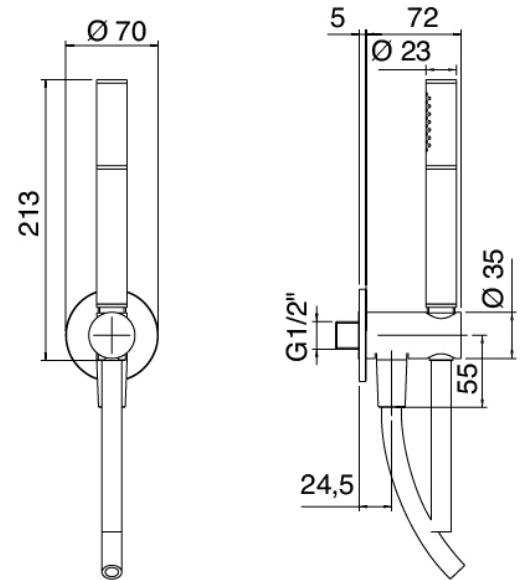

image not found or type unknown http://zazzeri.tesa.com.net/us/wp-content/uploads/2017/04/b3daf2_357a447007

Modern - Shower arm with shower head and hand shower

Codice kit: 3101 DDI-080

Shower arm with shower head, hand shower and built-in mixer – 2 exits

Componenti

Wall-mounted arm

Cod: 3100BR01A00

Showerhead

Shower head

Cod: 2900SO07A00

Antilimescale showerhead - D.220 mm - Inspectable

Stand alone hand shower

Cod: 31000413A00

Handshower set with water outlet and round plate

Single-lever mixer

Cod: 3101A401A00

Concealed shower mixer with diverter - external part

Concealed part

Cod: 2900A401A00

Concealed shower mixer with diverter - concealed part