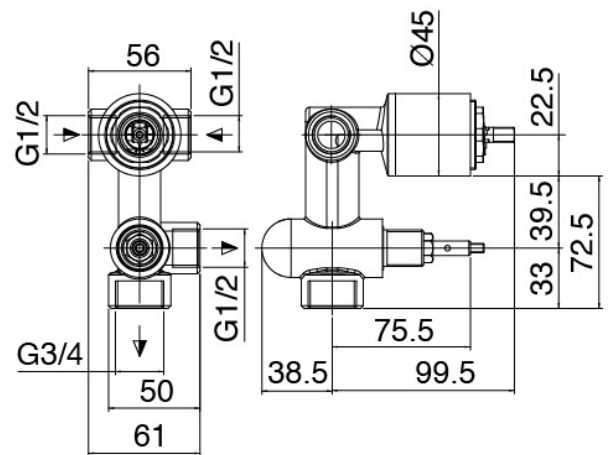

Componenti

Wall-mounted arm

Cod: 3100BR01A00

Showerhead

Shower head

Cod: 2900SO07A00

Antilimescale showerhead - D.220 mm - Inspectable

Stand alone hand shower

Cod: 31000413A00

Handshower set with water outlet and round plate

Single-lever mixer

Cod: 3101A401A00

Concealed shower mixer with diverter - external part

Concealed part

Cod: 2900A401A00

Concealed shower mixer with diverter - concealed part