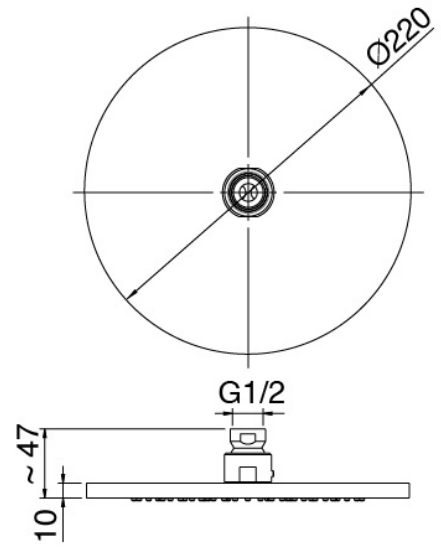

image not found or type unknown http://zazzeri.tesa.com.net/us/wp-content/uploads/2017/04/b3daf2_357a447007

Modern - Shower arm with shower head and hand shower

Codice kit: 3101 DDI-080

Shower arm with shower head, hand shower and built-in mixer – 2 exits

Componenti

Wall-mounted arm

Cod: 3100BR01A00

Showerhead

Shower head

Cod: 2900SO07A00

Antilimescale showerhead - D.220 mm - Inspectable

Stand alone hand shower

Cod: 31000413A00

Handshower set with water outlet and round plate

Single-lever mixer

Cod: 3101A401A00

Concealed shower mixer with diverter - external part

Concealed part

Cod: 2900A401A00

Concealed shower mixer with diverter - concealed part