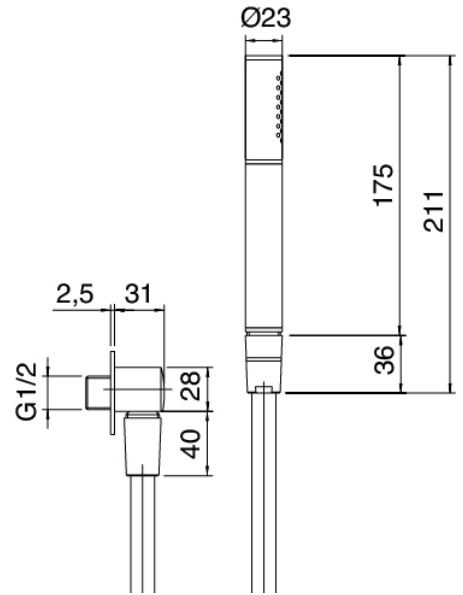

Componenti

Hand shower

Cod: 6800Q417A00

Handshower

Single-lever mixer

Cod: 3101A402A00

Concealed shower mixer - external part

Concealed part

Cod: 2900A402A00

Concealed shower mixer - concealed part

Finiture disponibili:

finiture speciali su richiesta salvo quantitativi minimi di ordine garantiti

chrome finish

CRCR

brushed steel

NFNF