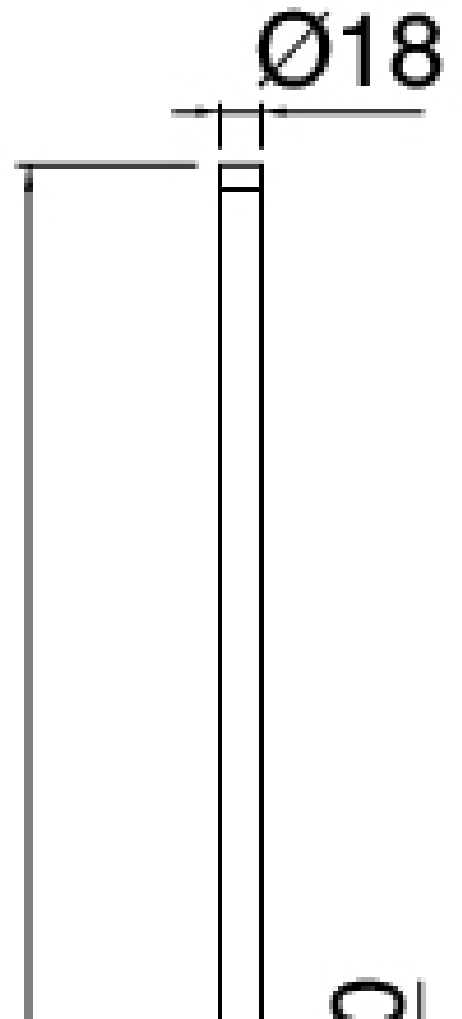

image not found or type unknown http://zazzeri.thesecom.net/us/wp-content/uploads/2017/04/b3daf2_357a

Modern - Sliding bar with hand shower

Codice kit: 3101 ADI-090

Shower set – with mixer, wall-mounted hand shower on sliding bar

Componenti

Hand shower

Cod: 6800Q417A00

Handshower

Single-lever mixer

Cod: 3101A402A00

Concealed shower mixer - external part

Concealed part

Cod: 2900A402A00

Concealed shower mixer - concealed part

Finiture disponibili:

finiture speciali su richiesta salvo quantitativi minimi di ordine garantiti

chrome finish

CRCR

brushed steel

NFNF