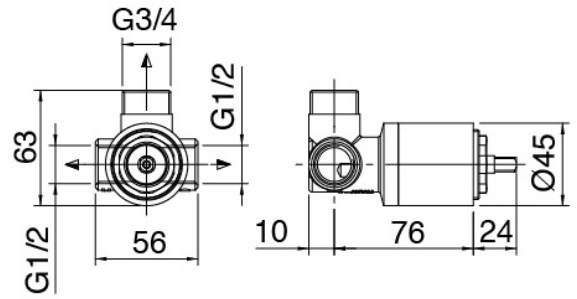

Componenti

Hand shower

Cod: 6800Q417A00

Handshower

Single-lever mixer

Cod: 3101A402A00

Concealed shower mixer - external part

Concealed part

Cod: 2900A402A00

Concealed shower mixer - concealed part

Finiture disponibili:

finiture speciali su richiesta salvo quantitativi minimi di ordine garantiti

chrome finish

CRCR

brushed steel

NFNF