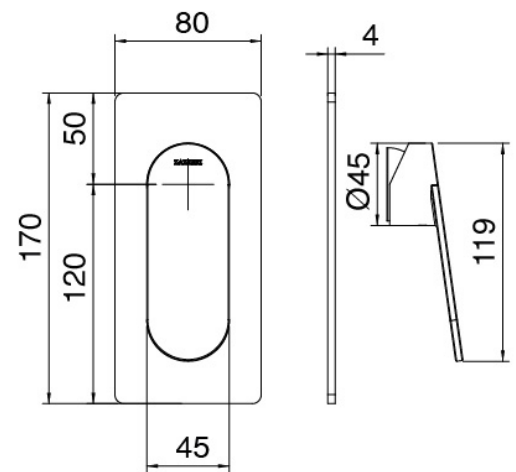

Componenti

Hand shower

Cod: 6800Q417A00

Handshower

Single-lever mixer

Cod: 3101A402A00

Concealed shower mixer - external part

Concealed part

Cod: 2900A402A00

Concealed shower mixer - concealed part

Finiture disponibili:

finiture speciali su richiesta salvo quantitativi minimi di ordine garantiti

chrome finish

CRCR

brushed steel

NFNF