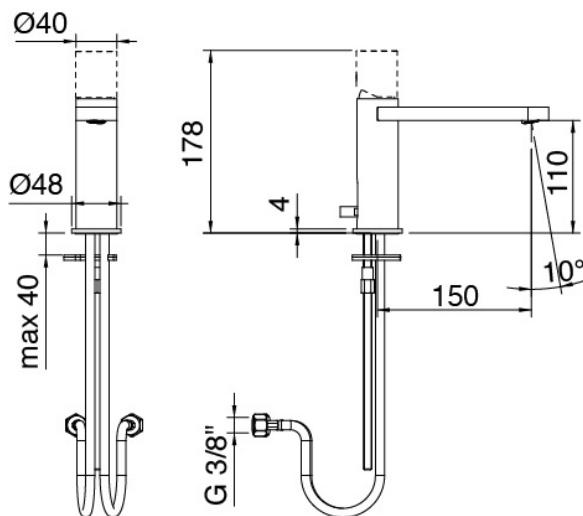

### Single-lever mixer

Cod: 3102A104A00

Single lever washbasin mixer without plug L 120 x  
H105 mm

### Extension

---

Cod: 3100PL02A00

Extensions for single lever washbasin mixer 160 mm