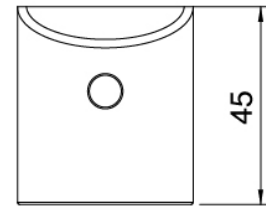

Lever

Cod: 3102MA01A00

Lever for washbasin/bidet mixer