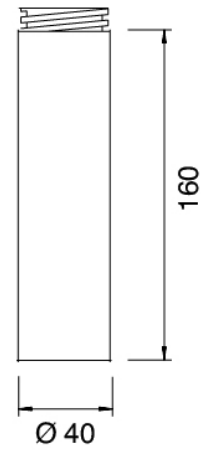

### Single-lever mixer

Cod: 3102A104A00

Single lever washbasin mixer without plug L 120 x  
H105 mm

### Extension

---

Cod: 3100PL02A00

Extensions for single lever washbasin mixer 160 mm