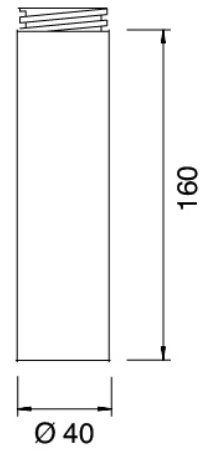

### Single-lever mixer

Cod: 3102A104A00

Single lever washbasin mixer without plug L 120 x  
H105 mm

### Extension

---

Cod: 3100PL02A00

Extensions for single lever washbasin mixer 160 mm