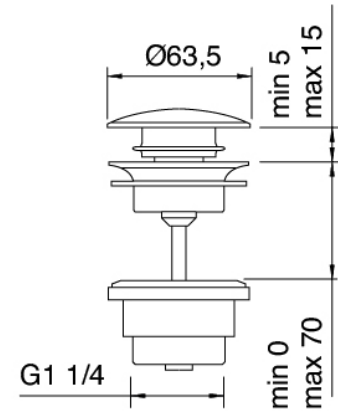

Pressure-controlled drain

Cod: 2900K302A00

Pressure control drain

Finiture disponibili:

finiture speciali su richiesta salvo quantitativi minimi di ordine garantiti

chrome finish

CRCR

brushed steel

NFNF

white

1010

black

3131