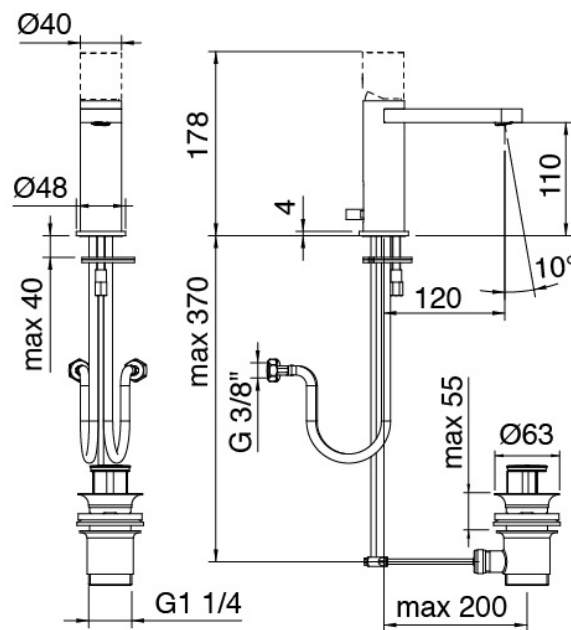

Modern - Washbasin mixer

Codice kit: 3102 MLX-010

Single lever washbasin mixer with plug

Componenti

Single-lever mixer

Cod: 3102A100A00

Single lever washbasin mixer without plug L 120 x
H105 mm

Lever

Cod: 3102MA01A00

Lever for washbasin/bidet mixer

Finiture disponibili:

finiture speciali su richiesta salvo quantitativi minimi di ordine garantiti

chrome finish

CRCR

brushed steel

NFNF