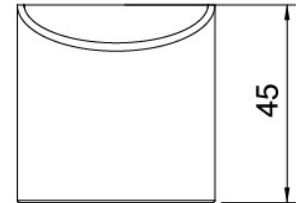

Lever

Cod: 3102MA02A00

Lever for built-in elements