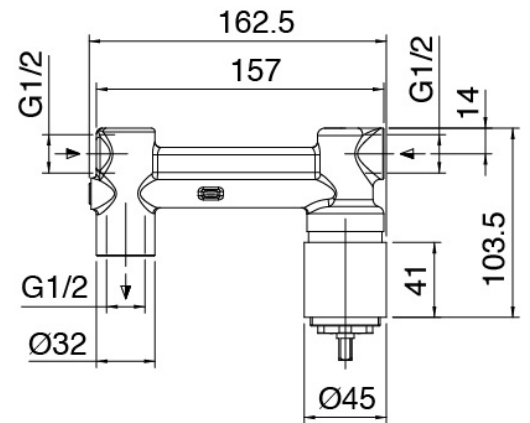

### Single-lever mixer

Cod: 3102A113A00

Built-in washbasin set - Spout 185 mm - external part

## Concealed part

Cod: 2900B113A00

Built-in washbasin set - concealed part