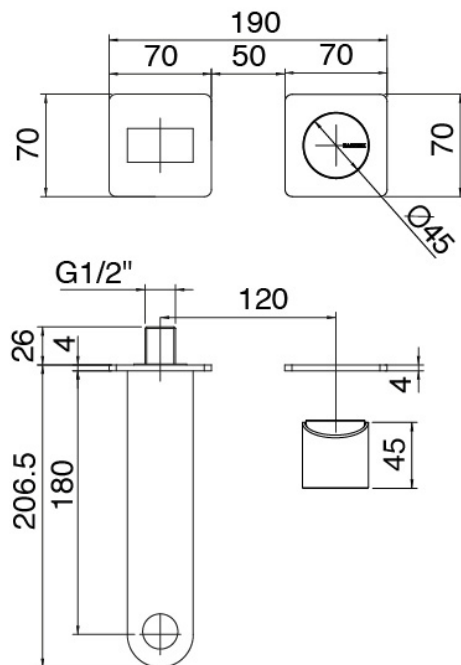

### Single-lever mixer

Cod: 3102A113A00

Built-in washbasin set - Spout 185 mm - external part

## Concealed part

Cod: 2900B113A00

Built-in washbasin set - concealed part