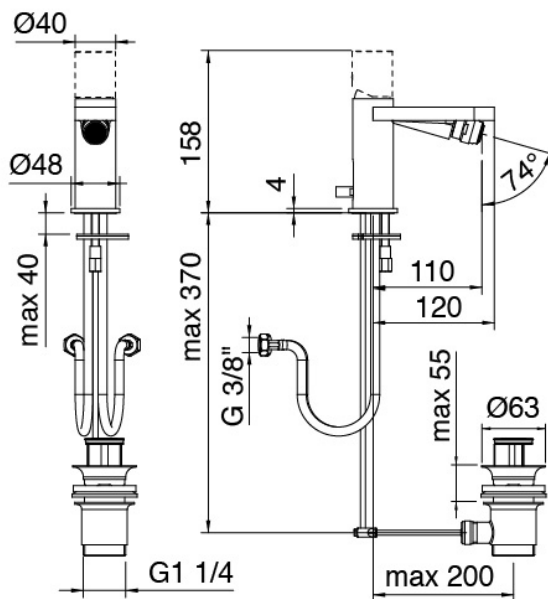

### Modern - Bidet mixer

Codice kit: 3102 MBX-040

Bidet mixer with plug

### Single-lever mixer

Cod: 3102A201A00

Single lever bidet mixer

## Lever

---

Cod: 3102MA01A00

Lever for washbasin/bidet mixer