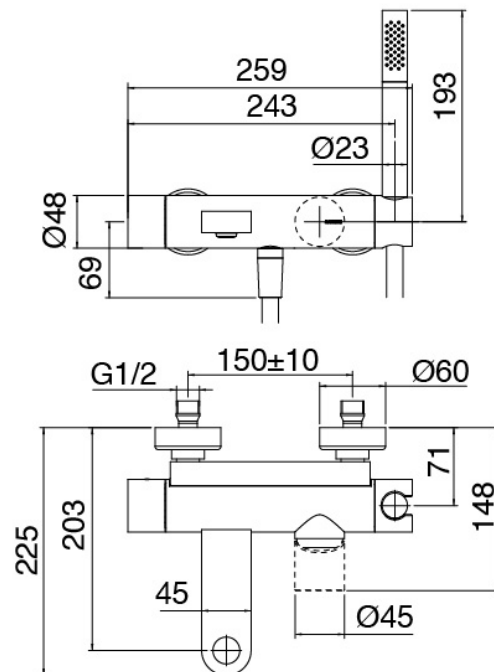

Modern - Wall-mounted bathtub set

Codice kit: 3102 EVP-050

Mixer set with hand shower and spout

Componenti

Mixer set with spout

Cod: 3102A400A00

Single lever bathtub mixer

Lever

Cod: 3102MA02A00

Lever for built-in elements

Finiture disponibili:

finiture speciali su richiesta salvo quantitativi minimi di ordine garantiti

chrome finish

CRCR

brushed steel

NFNF