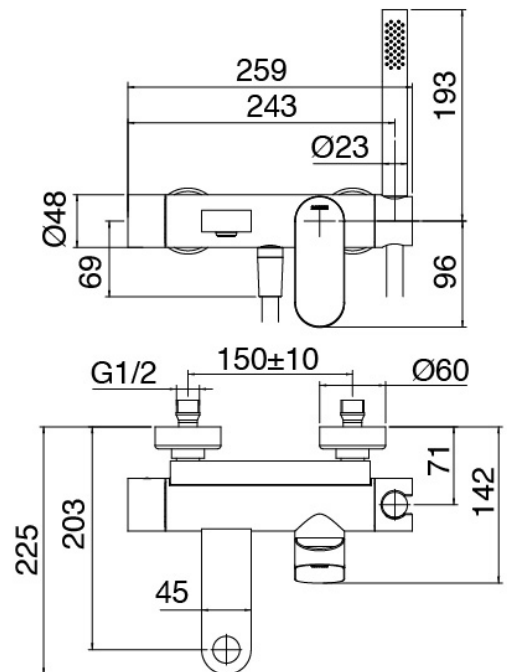

image not found or type unknown http://zazzeri.tesa.com.net/us/wp-content/uploads/2017/04/b3daf2_357a447007

Modern - Wall-mounted bathtub set

Codice kit: 3101 EVP-060

Mixer set with hand shower and spout

Componenti

Mixer set with spout

Cod: 31011400A00

Single lever bathtub mixer

Finiture disponibili:

finiture speciali su richiesta salvo quantitativi minimi di ordine garantiti

chrome finish

CRCR