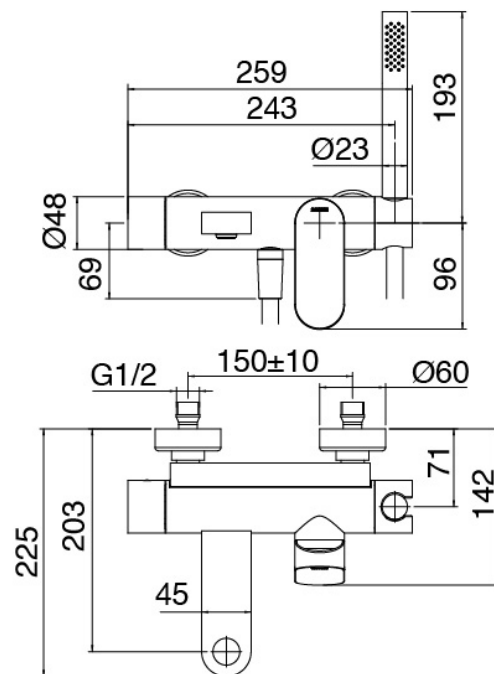

image not found or type unknown http://zazzeri.tesa.com.net/us/wp-content/uploads/2017/04/b3daf2_357a447007

Modern - Wall-mounted bathtub set

Codice kit: 3101 EVP-060

Mixer set with hand shower and spout

Componenti

Mixer set with spout

Cod: 31011400A00

Single lever bathtub mixer

Finiture disponibili:

finiture speciali su richiesta salvo quantitativi minimi di ordine garantiti

chrome finish

CRCR