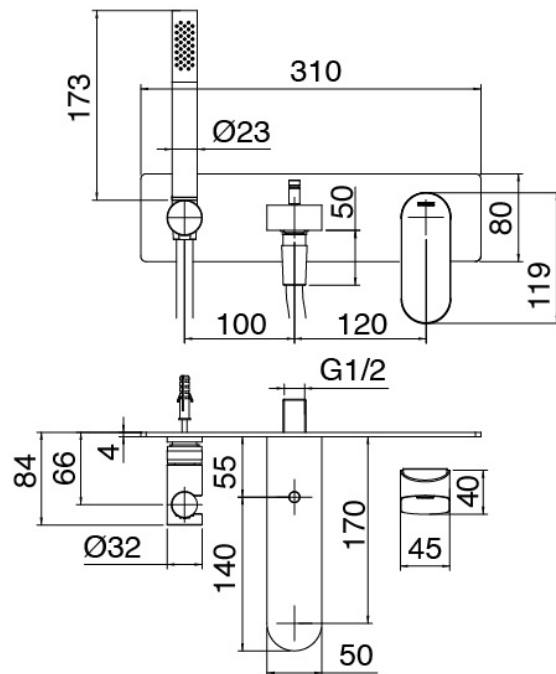

Modern - Built-in bathtub set

Codice kit: 3101 EVI-070

Built-in bathtub set - Two exits

Componenti

Mixer set with spout

Cod: 3101I401AA0

Built-in bathtub set - external part

Concealed part

Cod: 2900B113A00

Built-in washbasin set - concealed part

Finiture disponibili:

finiture speciali su richiesta salvo quantitativi minimi di ordine garantiti

chrome finish

CRCR

brushed steel

NFNF