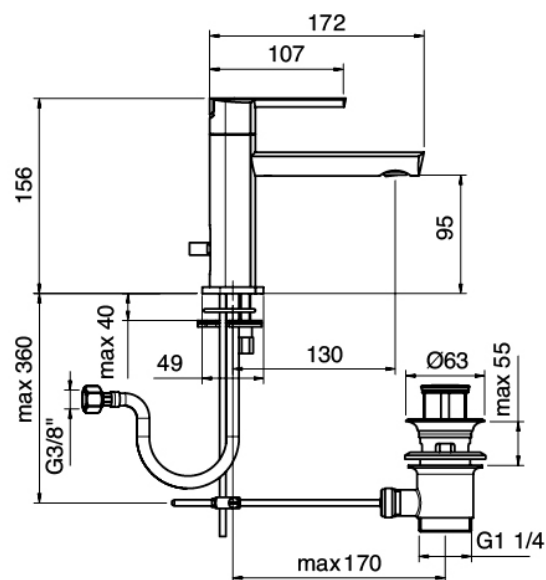

## Modern - Washbasin mixer

Codice kit: 4400 MLX-020  
Washbasin mixer with plug

## Componenti

## Single-lever mixer

Cod: 44001099A00  
Single lever washbasin mixer