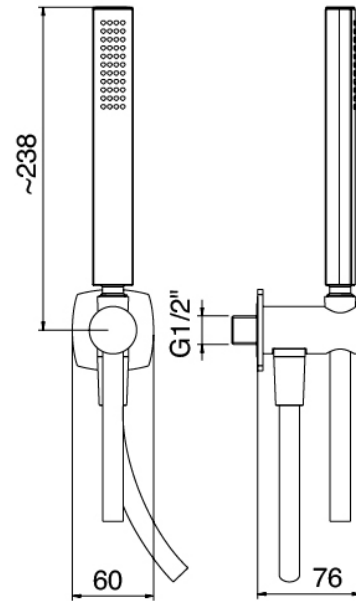

image not found or type unknown http://zazzeri.tesa.com.net/us/wp-content/uploads/2017/04/b3daf2_357a447007

Modern - Shower arm with shower head and hand shower

Codice kit: 4400 DDI-090

Shower arm with shower head, hand shower and built-in mixer – 2 exits

Componenti

Wall-mounted arm

Cod: 4400BR01A00

Shower arm

Stand alone hand shower

Cod: 44000414A00

Shower set

Single-lever mixer

Cod: 4400A401A00

Concealed shower mixer with diverter - external part

Untreated finish part

Cod: 4400B401A00

Concealed shower mixer with diverter - concealed part

Fixing plate

Cod: 2900B108A00

Fixing plate for ceiling and wall mtd. shower arm

Shower head

Cod: 4400SO02A00

Brass antilimescale showerhead- 300 x 300 -
INSPECTABLE

Finiture disponibili:

finiture speciali su richiesta salvo quantitativi minimi di ordine garantiti

cromo

CRCR

acciaio spazzolato