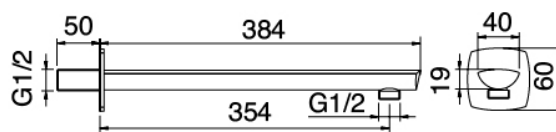

image not found or type unknown http://zazzeri.tesa.com.net/us/wp-content/uploads/2017/04/b3daf2_357a447007

Modern - Shower arm with shower head and hand shower

Codice kit: 4400 DDI-090

Shower arm with shower head, hand shower and built-in mixer – 2 exits

Componenti

Wall-mounted arm

Cod: 4400BR01A00

Shower arm