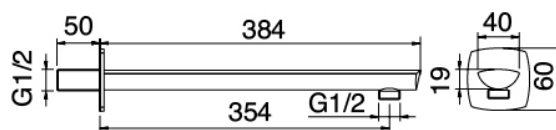

image not found or type unknown http://zazzeri.tesa.com.net/us/wp-content/uploads/2017/04/b3daf2_357a447007

Modern - Shower arm with shower head and hand shower

Codice kit: 4400 DDI-090

Shower arm with shower head, hand shower and built-in mixer – 2 exits

Componenti

Wall-mounted arm

Cod: 4400BR01A00

Shower arm