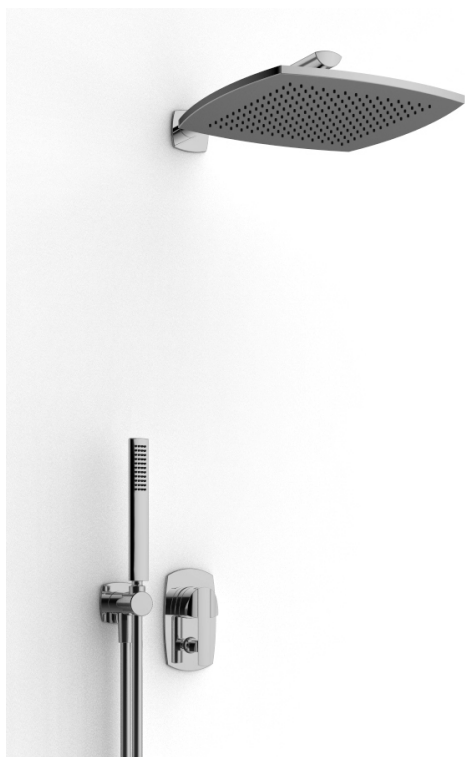

image not found or type unknown http://zazzeri.tesa.com.net/us/wp-content/uploads/2017/04/b3daf2_357a447007

Modern - Shower arm with shower head and hand shower

Codice kit: 4400 DDI-090

Shower arm with shower head, hand shower and built-in mixer – 2 exits

Componenti

Wall-mounted arm

Cod: 4400BR01A00

Shower arm

Stand alone hand shower

Cod: 44000414A00

Shower set

Single-lever mixer

Cod: 4400A401A00

Concealed shower mixer with diverter - external part

Untreated finish part

Cod: 4400B401A00

Concealed shower mixer with diverter - concealed part

Fixing plate

Cod: 2900B108A00

Fixing plate for ceiling and wall mtd. shower arm

Shower head

Cod: 4400SO02A00

Brass antilimescale showerhead- 300 x 300 -
INSPECTABLE

Finiture disponibili:

finiture speciali su richiesta salvo quantitativi minimi di ordine garantiti

cromo

CRCR

acciaio spazzolato