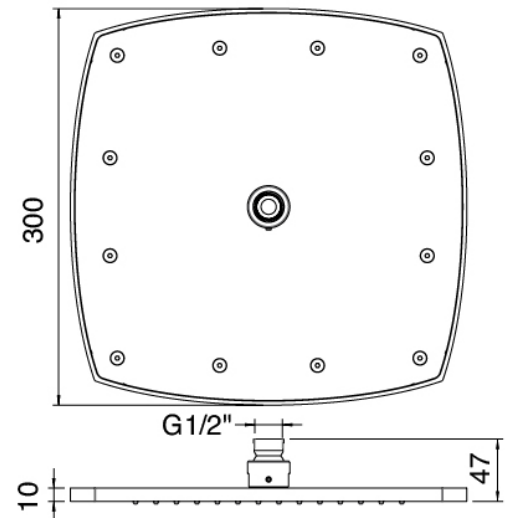

Shower head

Cod: 4400SO02A00

Brass antilimescale showerhead- 300 x 300 -
INSPECTABLE

Finiture disponibili:

---

finiture speciali su richiesta salvo quantitativi minimi di ordine garantiti

cromo

CRCR

acciaio spazzolato

ASAS