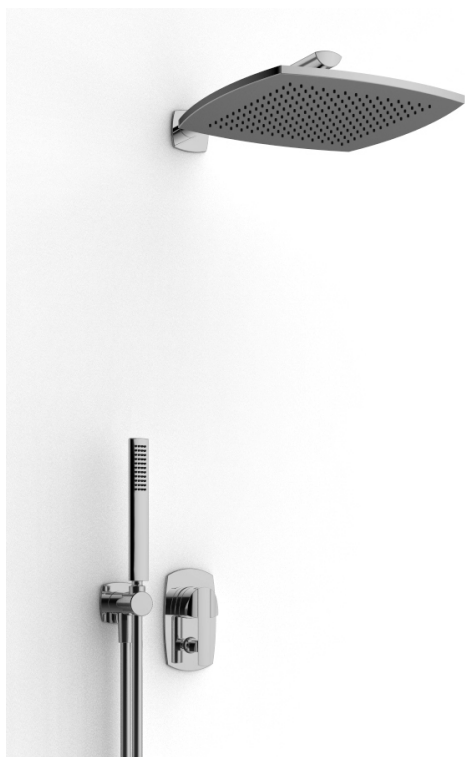

Modern - Shower arm with shower head and hand shower

Codice kit: 4400 DDI-090

Shower arm with shower head, hand shower and built-in mixer – 2 exits

Componenti

Wall-mounted arm

Cod: 4400BR01A00

Shower arm