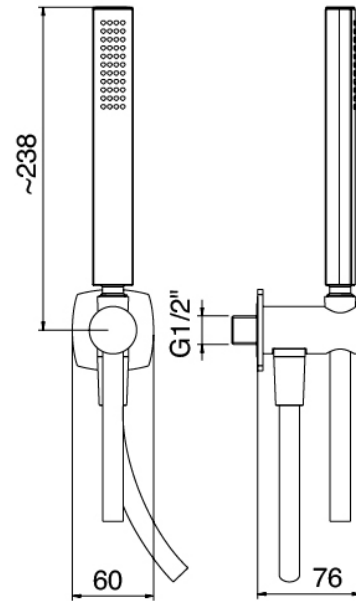

## Modern - Shower arm with shower head and hand shower

Codice kit: 4400 DDI-090

Shower arm with shower head, hand shower and built-in mixer – 2 exits

### Wall-mounted arm

Cod: 4400BR01A00

Shower arm

### Single-lever mixer

Cod: 4400A401A00

Concealed shower mixer with diverter - external part

## Shower head

---

Cod: 4400SO02A00

Brass antilimescale showerhead- 300 x 300 -  
INSPECTABLE