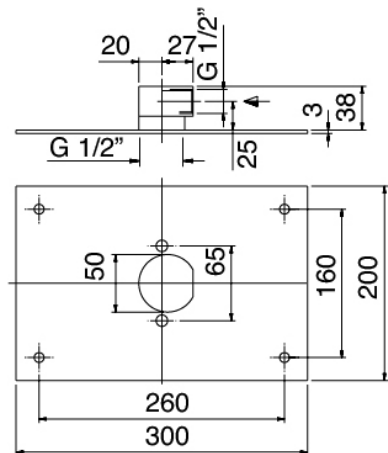

Untreated finish part

Cod: 4400B401A00

Concealed shower mixer with diverter - concealed part

Fixing plate

Cod: 2900B108A00

Fixing plate for ceiling and wall mtd. shower arm