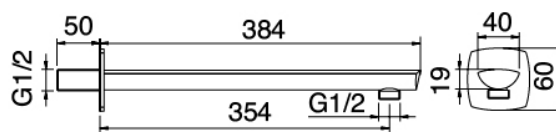

image not found or type unknown http://zazzeri.tesa.com.net/us/wp-content/uploads/2017/04/b3daf2_357a447007

Modern - Shower arm with shower head and hand shower

Codice kit: 4400 DDI-090

Shower arm with shower head, hand shower and built-in mixer – 2 exits

Componenti

Wall-mounted arm

Cod: 4400BR01A00

Shower arm

Stand alone hand shower

Cod: 44000414A00

Shower set

Single-lever mixer

Shower head

Cod: 4400SO02A00

Brass antilimescale showerhead- 300 x 300 -
INSPECTABLE

Finiture disponibili:

finiture speciali su richiesta salvo quantitativi minimi di ordine garantiti

cromo

CRCR

acciaio spazzolato