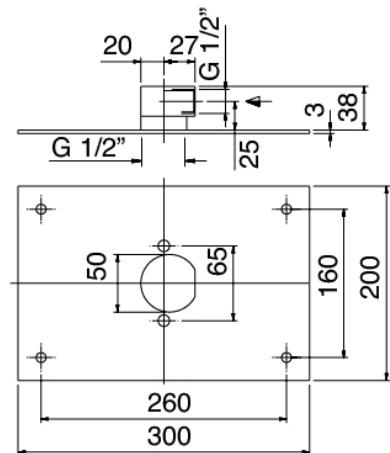

Untreated finish part

Cod: 4400B401A00

Concealed shower mixer with diverter - concealed part

Fixing plate

Cod: 2900B108A00

Fixing plate for ceiling and wall mtd. shower arm