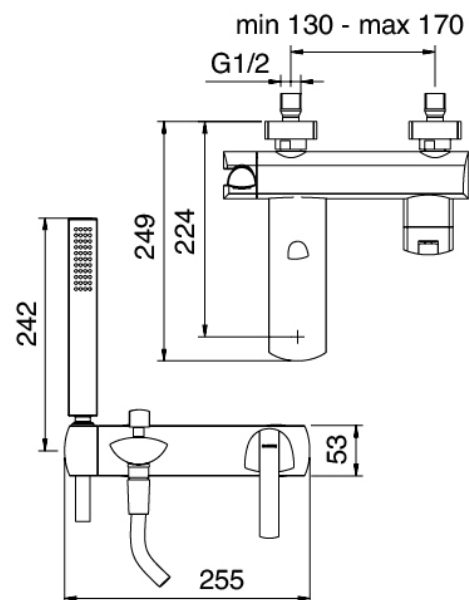

image not found or type unknown http://zazzeri.tesa.com.net/us/wp-content/uploads/2017/04/b3daf2_357a447007

Modern - Wall-mounted bathtub set

Codice kit: 4400 EVP-070

Wall-mounted bathtub set mixer – 2 exits

Componenti

Mixer set with spout

Cod: 44001400A00

Single lever bathtub mixer

Finiture disponibili:

finiture speciali su richiesta salvo quantitativi minimi di ordine garantiti

cromo

CRCR