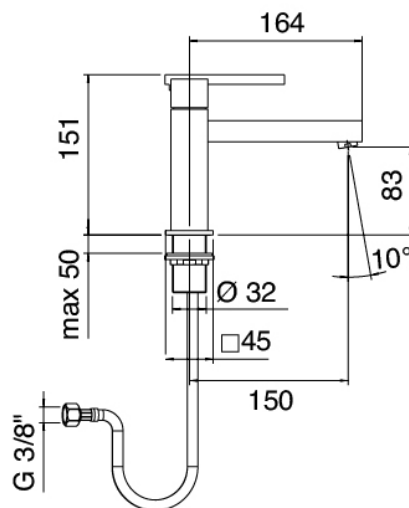

### Componenti

---

### Single-lever mixer

---

Cod: 67001104A00  
Single lever washbasin mixer without plug

### **Extension**

---

Cod: 6700PL02A00

Extension mm 160 for washbasin mixer

M32 x 1.5