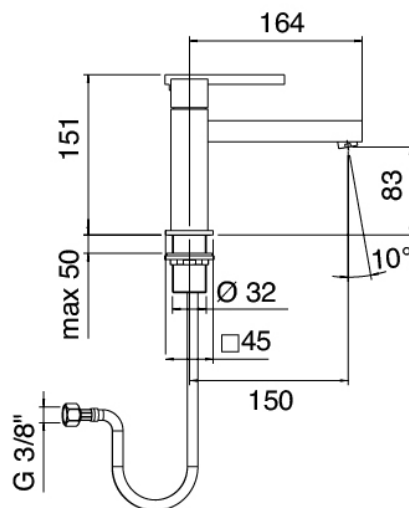

image not found or type unknown http://zazzeri.tesa.com.net/us/wp-content/uploads/2017/04/b3daf2_357a447007

Modern - Washbasin mixer

Codice kit: 6700 MLX-020
Washbasin mixer with plug

Componenti

Single-lever mixer

Cod: 67001104A00
Single lever washbasin mixer without plug

Extension

Cod: 6700PL02A00

Extension mm 160 for washbasin mixer

M32 x 1.5

Pressure-controlled drain

Cod: 2900Q302A00

Abfluss mit flachem Knopf