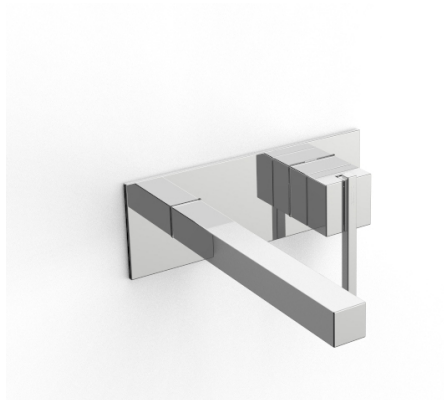

## Modern - Built-in washbasin set

---

Codice kit: 6700 MLI-040

Built-in washbasin set

### Single-lever mixer

---

Cod: 6700A113AL0

External part of built-in washbasin set

### Untreated finish part

---

Cod: 6700B113A00

Rough parts: built-in washbasin and bathtub set