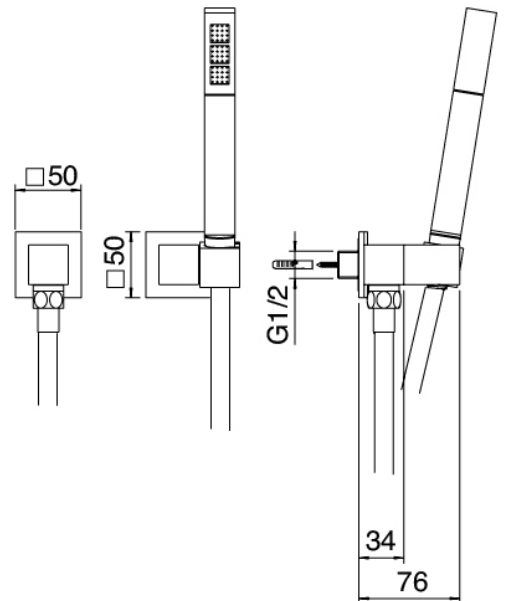

Modern - Shower arm with shower head and hand shower

Codice kit: 6700 DDI-110

Shower arm with shower head, hand shower and built-in mixer – 2 exits

Componenti

Stand alone hand shower

Cod: 67000414A00
Shower set

Single-lever mixer

Cod: 6700B401A00
Concealed shower mixer with diverter - external part

Untreated finish part

Cod: 6700A401A00
Concealed shower mixer with diverter - concealed part

Fixing plate

Cod: 2900B108A00
Fixing plate for ceiling and wall mtd. shower arm

Shower head

Cod: 2900SO05A00

Squared anti-limescale shower head 260 X 260mm -
INSPECTABLE

Finiture disponibili:

finiture speciali su richiesta salvo quantitativi minimi di ordine garantiti

cromo

CRCR

nichel satinato