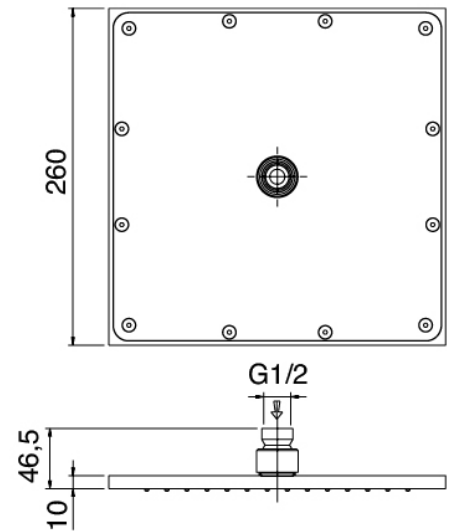

Modern - Shower arm with shower head and hand shower

Codice kit: 6700 DDI-110

Shower arm with shower head, hand shower and built-in mixer – 2 exits

Componenti

Stand alone hand shower

Cod: 67000414A00
Shower set

Single-lever mixer

Cod: 6700B401A00
Concealed shower mixer with diverter - external part

Untreated finish part

Cod: 6700A401A00
Concealed shower mixer with diverter - concealed part

Fixing plate

Cod: 2900B108A00
Fixing plate for ceiling and wall mtd. shower arm

Shower head

Cod: 2900SO05A00

Squared anti-limescale shower head 260 X 260mm -
INSPECTABLE

Finiture disponibili:

finiture speciali su richiesta salvo quantitativi minimi di ordine garantiti

cromo

CRCR

nichel satinato