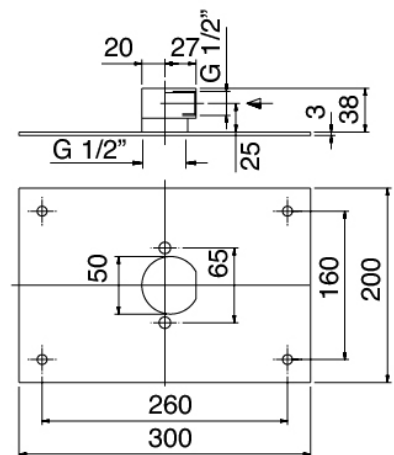

Modern - Shower arm with shower head and hand shower

Codice kit: 6700 DDI-110

Shower arm with shower head, hand shower and built-in mixer – 2 exits

Componenti

Stand alone hand shower

Cod: 67000414A00
Shower set

Single-lever mixer

Cod: 6700B401A00
Concealed shower mixer with diverter - external part

Untreated finish part

Cod: 6700A401A00
Concealed shower mixer with diverter - concealed part

Fixing plate

Cod: 2900B108A00
Fixing plate for ceiling and wall mtd. shower arm

Shower head

Cod: 2900SO05A00

Squared anti-limescale shower head 260 X 260mm -
INSPECTABLE

Finiture disponibili:

finiture speciali su richiesta salvo quantitativi minimi di ordine garantiti

cromo

CRCR

nichel satinato