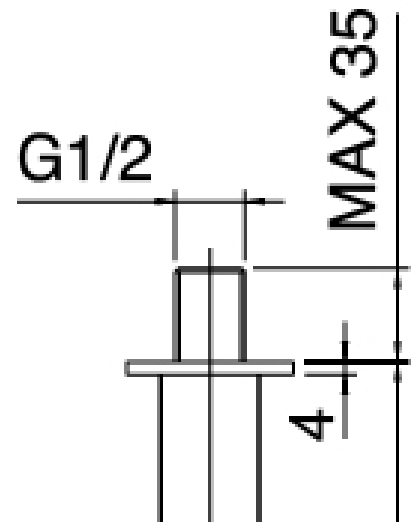

Modern - Shower arm with shower head and hand shower

Codice kit: 6700 DDI-110

Shower arm with shower head, hand shower and built-in mixer – 2 exits

Componenti

Stand alone hand shower

Cod: 67000414A00
Shower set

Single-lever mixer

Cod: 6700B401A00
Concealed shower mixer with diverter - external part

Untreated finish part

Cod: 6700A401A00
Concealed shower mixer with diverter - concealed part

Fixing plate

Cod: 2900B108A00
Fixing plate for ceiling and wall mtd. shower arm

Shower head

Cod: 2900SO05A00

Squared anti-limescale shower head 260 X 260mm -
INSPECTABLE

Finiture disponibili:

finiture speciali su richiesta salvo quantitativi minimi di ordine garantiti

cromo

CRCR

nichel satinato