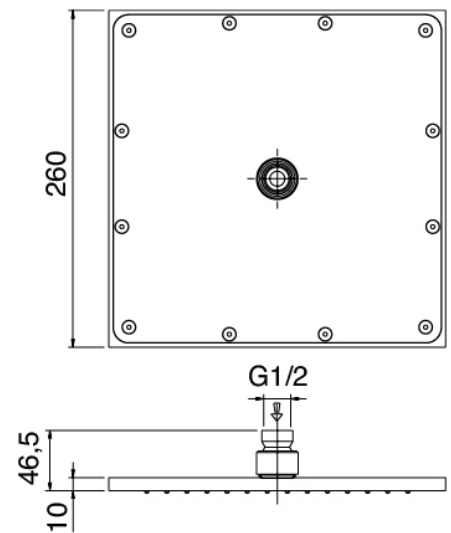

### Fixing plate

Cod: 2900B108A00  
Fixing plate for ceiling and wall mtd. shower arm

## Shower head

Cod: 2900SO05A00

Squared anti-limescale shower head 260 X 260mm -  
INSPECTABLE