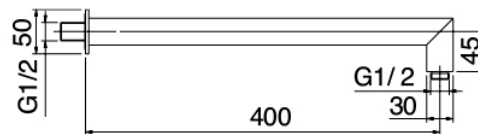

image not found or type unknown http://zazzeri.tesa.com.net/us/wp-content/uploads/2017/04/b3daf2_357a447007

Modern - Shower arm with shower head and hand shower

Codice kit: 6700 DDI-090

Shower arm with shower head, hand shower and built-in mixer – 2 exits

Componenti

Wall-mounted arm

Cod: 6700BR01A00

Showerhead - Soqqadro

Stand alone hand shower

Cod: 67000414A00

Shower set

Single-lever mixer

Shower head

Cod: 2900SO05A00

Squared anti-limescale shower head 260 X 260mm -
INSPECTABLE

Finiture disponibili:

finiture speciali su richiesta salvo quantitativi minimi di ordine garantiti

cromo

CRCR

nichel satinato