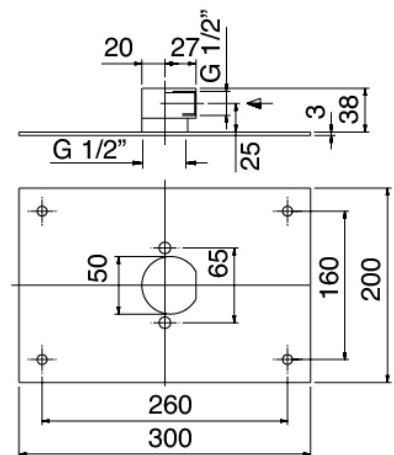

Cod: 6700B401A00

Concealed shower mixer with diverter - external part

Untreated finish part

Cod: 6700A401A00

Concealed shower mixer with diverter - concealed part

Fixing plate

Cod: 2900B108A00

Fixing plate for ceiling and wall mtd. shower arm

Shower head

Cod: 2900SO05A00

Squared anti-limescale shower head 260 X 260mm -
INSPECTABLE

Finiture disponibili:

finiture speciali su richiesta salvo quantitativi minimi di ordine garantiti

cromo

CRCR

nichel satinato