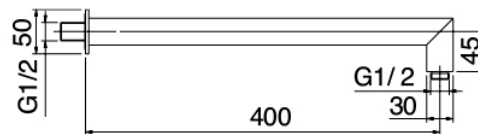

image not found or type unknown http://zazzeri.tesa.com.net/us/wp-content/uploads/2017/04/b3daf2_357a447007

Modern - Shower arm with shower head and hand shower

Codice kit: 6700 DDI-090

Shower arm with shower head, hand shower and built-in mixer – 2 exits

Componenti

Wall-mounted arm

Cod: 6700BR01A00

Showerhead - Soqqadro