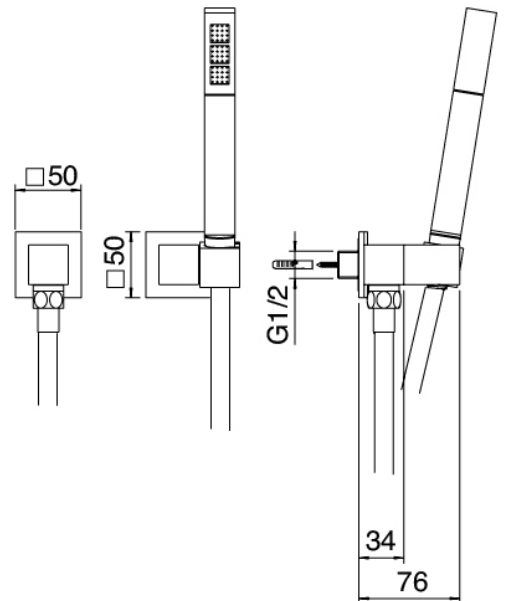

### Wall-mounted arm

Cod: 6700BR01A00

Showerhead - Soqqadro

### Single-lever mixer

Cod: 6700B401A00  
Concealed shower mixer with diverter - external part

### Fixing plate

Cod: 2900B108A00  
Fixing plate for ceiling and wall mtd. shower arm

## Shower head

Cod: 2900SO05A00

Squared anti-limescale shower head 260 X 260mm -  
INSPECTABLE