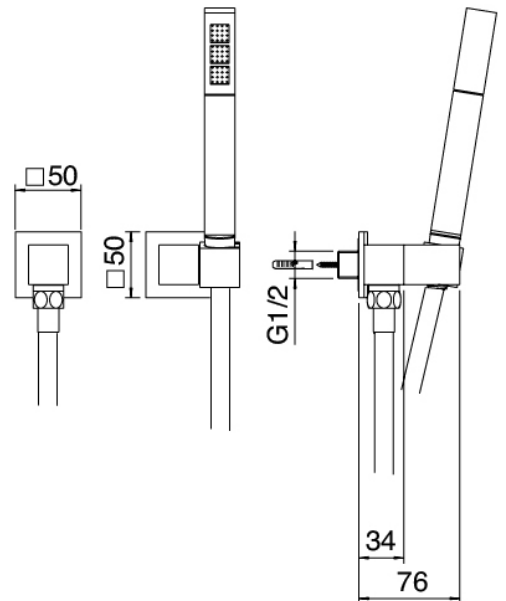

image not found or type unknown http://zazzeri.tesa.com.net/us/wp-content/uploads/2017/04/b3daf2_357a447007

Modern - Shower arm with shower head and hand shower

Codice kit: 6700 DDI-090

Shower arm with shower head, hand shower and built-in mixer – 2 exits

Componenti

Wall-mounted arm

Cod: 6700BR01A00

Showerhead - Soqqadro

Stand alone hand shower

Cod: 67000414A00

Shower set

Single-lever mixer

Cod: 6700B401A00

Concealed shower mixer with diverter - external part

Untreated finish part

Cod: 6700A401A00

Concealed shower mixer with diverter - concealed part

Fixing plate

Cod: 2900B108A00

Fixing plate for ceiling and wall mtd. shower arm

Shower head

Cod: 2900SO05A00

Squared anti-limescale shower head 260 X 260mm -
INSPECTABLE

Finiture disponibili:

finiture speciali su richiesta salvo quantitativi minimi di ordine garantiti

cromo

CRCR

nichel satinato