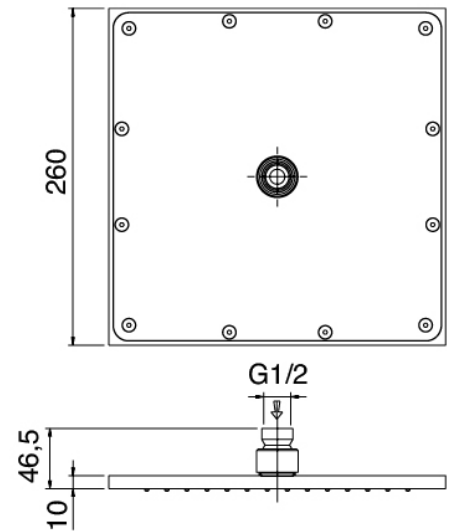

image not found or type unknown http://zazzeri.tesa.com.net/us/wp-content/uploads/2017/04/b3daf2_357a447007

Modern - Shower arm with shower head and hand shower

Codice kit: 6700 DDI-090

Shower arm with shower head, hand shower and built-in mixer – 2 exits

Componenti

Wall-mounted arm

Cod: 6700BR01A00

Showerhead - Soqqadro

Stand alone hand shower

Cod: 67000414A00

Shower set

Single-lever mixer

Cod: 6700B401A00

Concealed shower mixer with diverter - external part

Untreated finish part

Cod: 6700A401A00

Concealed shower mixer with diverter - concealed part

Fixing plate

Cod: 2900B108A00

Fixing plate for ceiling and wall mtd. shower arm

Shower head

Cod: 2900SO05A00

Squared anti-limescale shower head 260 X 260mm -
INSPECTABLE

Finiture disponibili:

finiture speciali su richiesta salvo quantitativi minimi di ordine garantiti

cromo

CRCR

nichel satinato