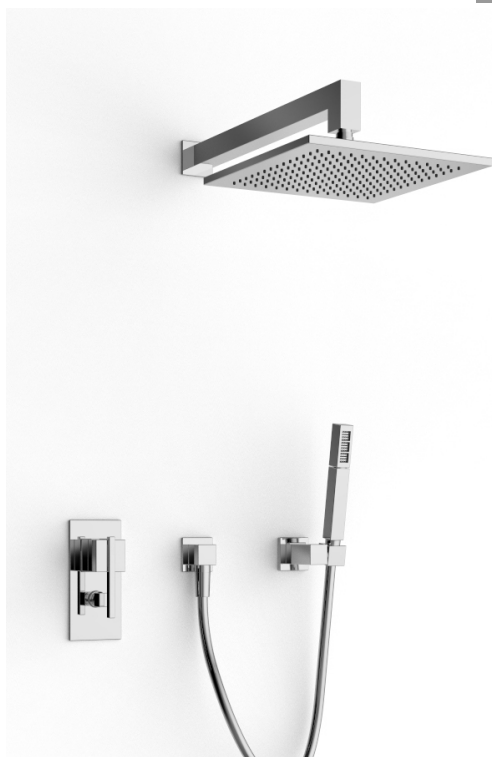

image not found or type unknown http://zazzeri.tesa.com.net/us/wp-content/uploads/2017/04/b3daf2_357a447007

Modern - Shower arm with shower head and hand shower

Codice kit: 6700 DDI-090

Shower arm with shower head, hand shower and built-in mixer – 2 exits

Componenti

Wall-mounted arm

Cod: 6700BR01A00

Showerhead - Soqqadro

Stand alone hand shower

Cod: 67000414A00

Shower set

Single-lever mixer

Cod: 6700B401A00

Concealed shower mixer with diverter - external part

Untreated finish part

Cod: 6700A401A00

Concealed shower mixer with diverter - concealed part

Fixing plate

Cod: 2900B108A00

Fixing plate for ceiling and wall mtd. shower arm

Shower head

Cod: 2900SO05A00

Squared anti-limescale shower head 260 X 260mm -
INSPECTABLE

Finiture disponibili:

finiture speciali su richiesta salvo quantitativi minimi di ordine garantiti

cromo

CRCR

nichel satinato