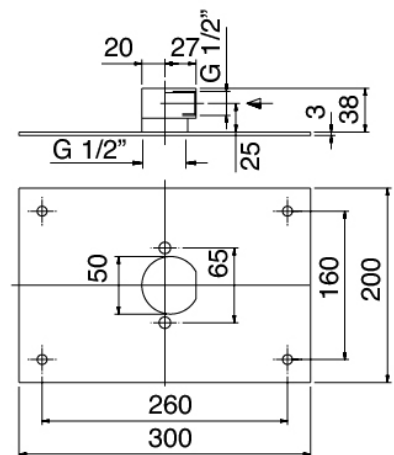

## Shower head

Cod: 2900SO05A00

Squared anti-limescale shower head 260 X 260mm -  
INSPECTABLE