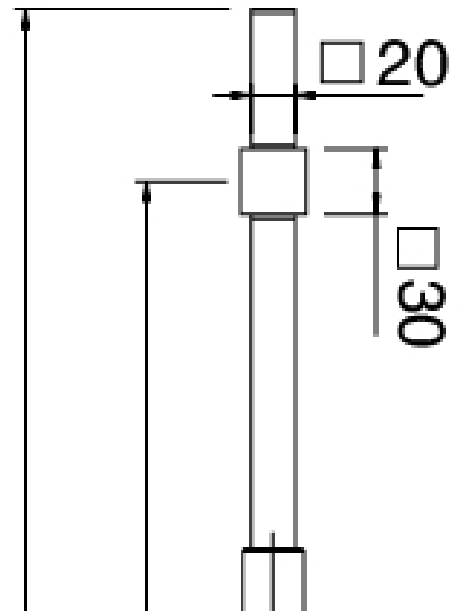

image not found or type unknown http://zazzeri.techsecom.net/us/wp-content/uploads/2017/04/b3daf2_357a

Modern - Sliding bar with hand shower

Codice kit: 6700 ADI-100

Sliding bar with hand shower and built-in mixer – 1 exit

Componenti

Hand shower

Cod: 6700Q417A00

Hanshower

Single-lever mixer

Cod: 6700B402A00

Concealed shower mixer - external part

Untreated finish part

Cod: 6700A402A00

Concealed shower mixer - concealed part

Finiture disponibili:

finiture speciali su richiesta salvo quantitativi minimi di ordine garantiti

cromo

CRCR

nicel satinato

NSNS