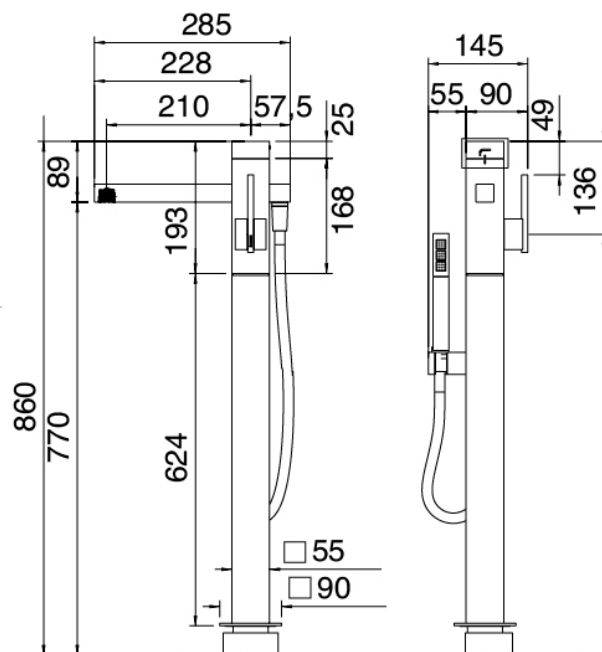

### Modern - Bathtub set on tubes

Codice kit: 6700 EVT-080

Columned bathtub mixer – 2 exits

### Componenti

### Mixer set with spout

Cod: 6700V110A00

Columned bathtub mixer with handshower