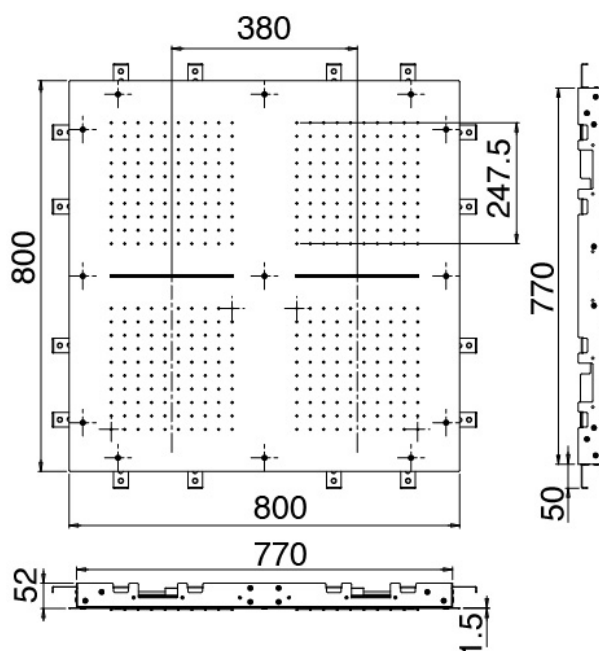

Shirò Skyrain - Ceiling showerhead

Codice kit: 1101 SDI-050

Ceiling showerhead with rain and waterfall

Componenti

Ceiling showerhead with rain and waterfall

Cod: 1101SO16A00

Ceiling showerhead with rain and waterfall - 800 x 800 mm