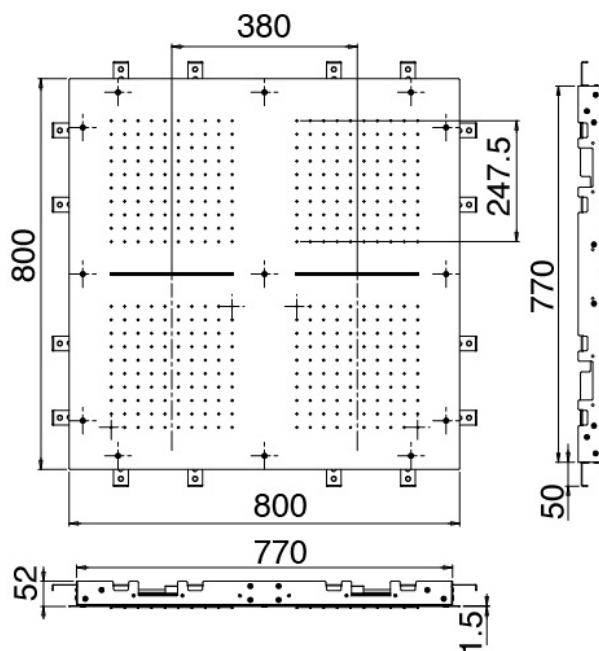

## Shirò Skyrain - Ceiling showerhead

Codice kit: 1101 SDI-050

Ceiling showerhead with rain and waterfall

### Ceiling showerhead with rain and waterfall

Cod: 1101SO16A00

Ceiling showerhead with rain and waterfall - 800 x 800 mm