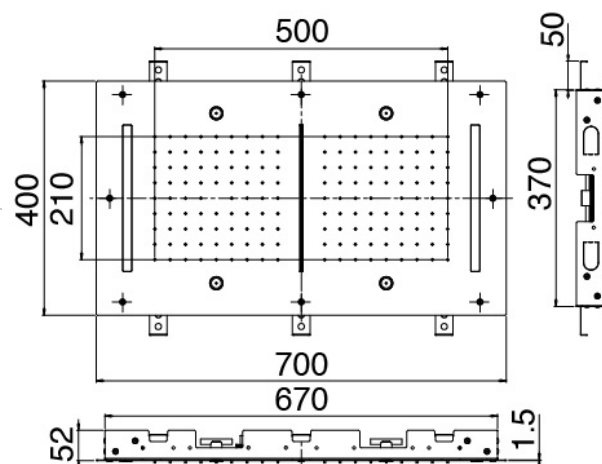

image not found or type unknown http://zazzeri.tesa.com.net/us/wp-content/uploads/2017/04/b3daf2_357a447007

Shirò Skyrain - Ceiling showerhead

Codice kit: 1101 SDI-040

Ceiling showerhead with rain, waterfall, nebulizers and LED RGB

Componenti

Ceiling showerhead with rain, waterfall, nebulizers and LED RGB

Cod: 1101SO14A00

Ceiling showerhead with rain, waterfall, nebulizers and LED RGB - 700 x 400 mm

Finiture disponibili:

finiture speciali su richiesta salvo quantitativi minimi di ordine garantiti