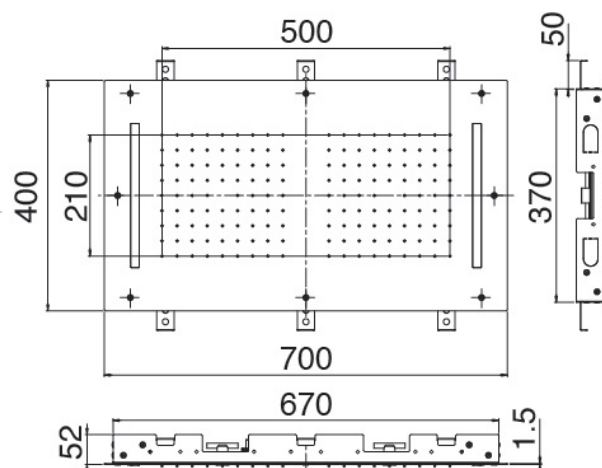

image not found or type unknown http://zazzeri.tesa.com.net/us/wp-content/uploads/2017/04/b3daf2_357a447007

Shirò Skyrain - Ceiling showerhead

Codice kit: 1101 SDI-030

Ceiling showerhead with rain and LED RGB

Componenti

Ceiling showerhead with rain and LED RGB

Cod: 1101SO12A00

Ceiling showerhead with rain and LED RGB - 700 x 400 mm

Finiture disponibili:

finiture speciali su richiesta salvo quantitativi minimi di ordine garantiti