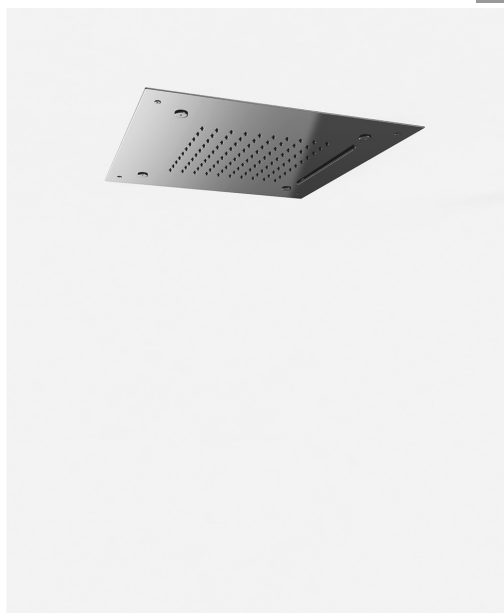

image not found or type unknown http://zazzeri.tesa.com.net/us/wp-content/uploads/2017/04/b3daf2_357a447007

Shirò Skyrain - Ceiling showerhead

Codice kit: 1101 SDI-020

Ceiling showerhead with rain, waterfall, nebulizers

Componenti

Ceiling showerhead with rain, waterfall, nebulizers

Cod: 1101SO09A00

Ceiling showerhead with rain, waterfall, nebulizers -
500 x 500 mm

Finiture disponibili:

finiture speciali su richiesta salvo quantitativi minimi di ordine garantiti