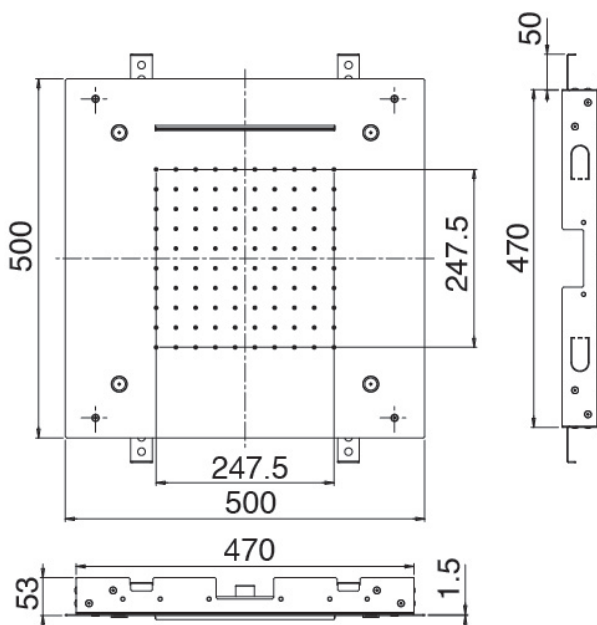

image not found or type unknown http://zazzeri.tesa.com.net/us/wp-content/uploads/2017/04/b3daf2_357a447007

Shirò Skyrain - Ceiling showerhead

Codice kit: 1101 SDI-020

Ceiling showerhead with rain, waterfall, nebulizers

Componenti

Ceiling showerhead with rain, waterfall, nebulizers

Cod: 1101SO09A00

Ceiling showerhead with rain, waterfall, nebulizers -
500 x 500 mm

Finiture disponibili:

finiture speciali su richiesta salvo quantitativi minimi di ordine garantiti