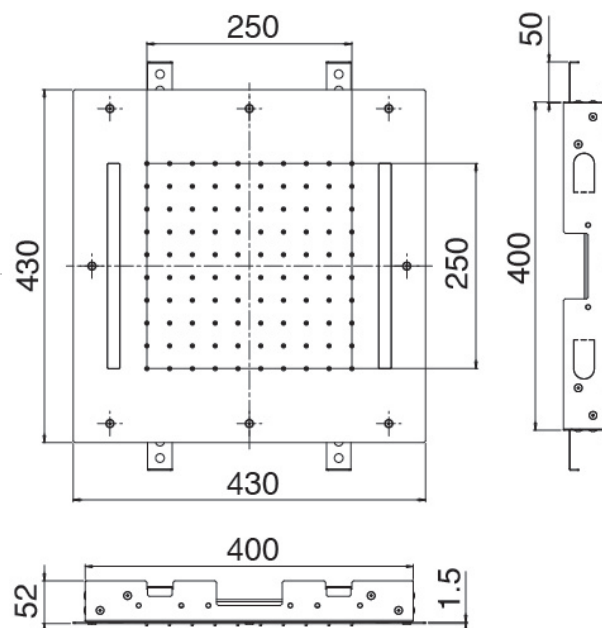

image not found or type unknown http://zazzeri.tesa.com.net/us/wp-content/uploads/2017/04/b3daf2_357a447007

Shirò Skyrain - Ceiling showerhead

Codice kit: 1101 SDI-010

Ceiling showerhead with rain & LED RGB

Componenti

Ceiling showerhead with rain & LED RGB

Cod: 1101SO03A00

Ceiling showerhead with rain & LED RGB - 430 x 430 mm

Finiture disponibili:

finiture speciali su richiesta salvo quantitativi minimi di ordine garantiti