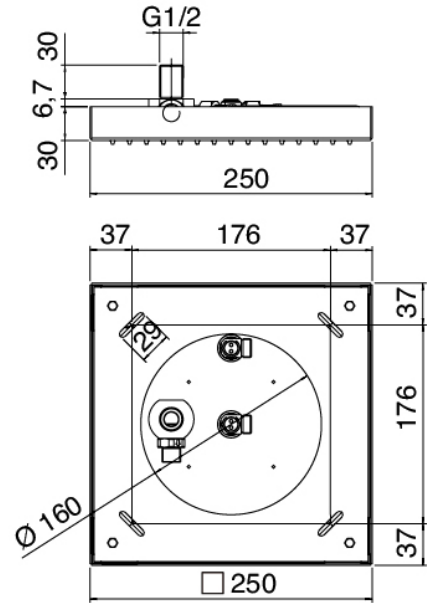

Shirò - Showerhead

Codice kit: 1100 SDI-050

Showerhead complete with thermostatic built-in mixer – 1 exit

Componenti

Thermostatic control

Cod: 1100T550A00

Concealed thermostatic mixer - external parts

Untreated finish part

Cod: 29000801A00

1-way concealed thermostatic mixer - concealed parts

Diverter tap

Cod: 1100Y407AA0

In-line concealed valves - external parts

Shower head

Cod: 1100SO03A00

Squared showerhead with rain effect - ceiling-mounted