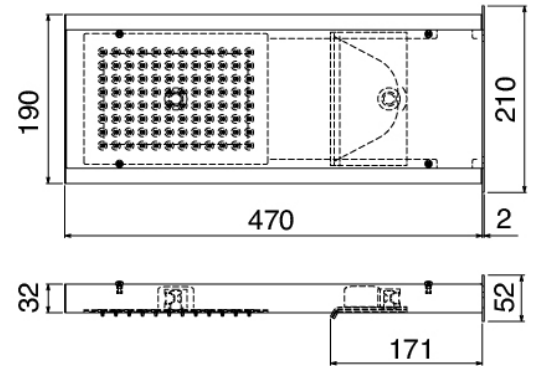

Diverter tap

Cod: 1100Y407AA0

In-line concealed valves - external parts

Shower head

Cod: 11000423A00

Showerhead complete with waterfall

Finiture disponibili:

finiture speciali su richiesta salvo quantitativi minimi di ordine garantiti

cromo

CRCR

acciaio spazzolato

ASAS