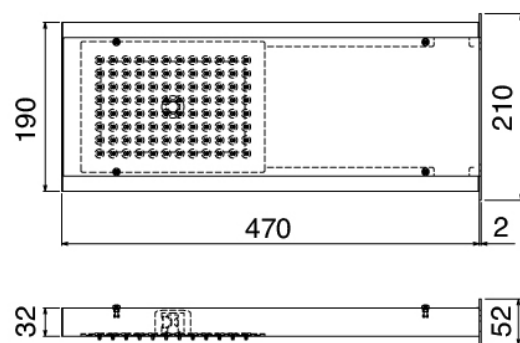

Shirò - Showerhead

Codice kit: 1100 SDI-030

Showerhead complete with thermostatic built-in mixer – 1 exit

Componenti

Thermostatic control

Cod: 1100T550A00

Concealed thermostatic mixer - external parts

Untreated finish part

Cod: 29000801A00

1-way concealed thermostatic mixer - concealed parts

Diverter tap

Cod: 1100Y407AA0

In-line concealed valves - external parts

Shower head

Cod: 11000422A00

Showerarm complete