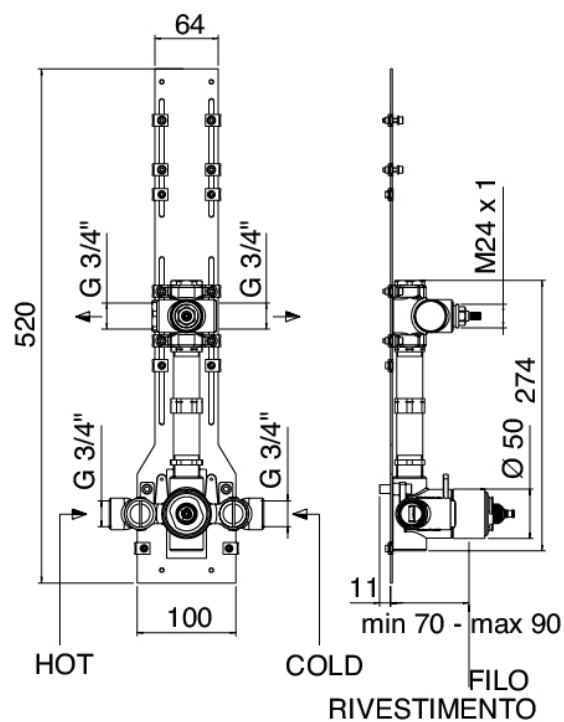

Shirò - Showerhead

Codice kit: 1100 SDI-030

Showerhead complete with thermostatic built-in mixer – 1 exit

Componenti

Thermostatic control

Cod: 1100T550A00

Concealed thermostatic mixer - external parts

Untreated finish part

Cod: 29000801A00

1-way concealed thermostatic mixer - concealed parts

Diverter tap

Cod: 1100Y407AA0

In-line concealed valves - external parts

Shower head

Cod: 11000422A00

Showerarm complete