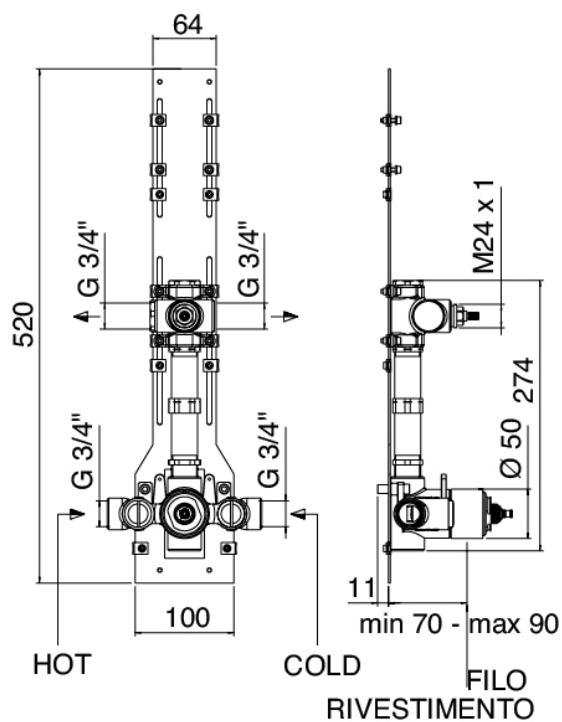

### **Thermostatic control**

---

Cod: 1100T550A00

Concealed thermostatic mixer - external parts

### Untreated finish part

Cod: 29000801A00

1-way concealed thermostatic mixer - concealed parts

### Diverter tap

Cod: 1100Y407AA0

In-line concealed valves - external parts

## Shower head

Cod: 11000421A00

Showerarm complete