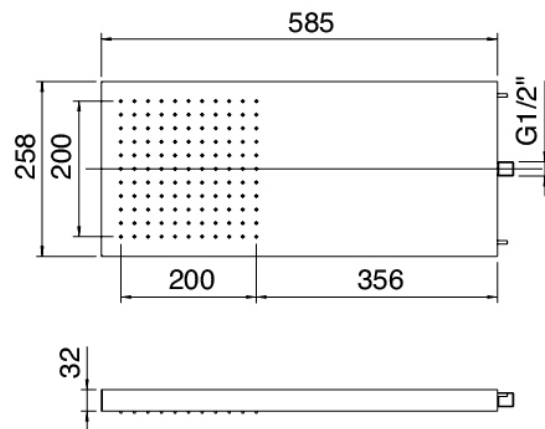

## Shower head

Cod: 11000421A00

Showerarm complete