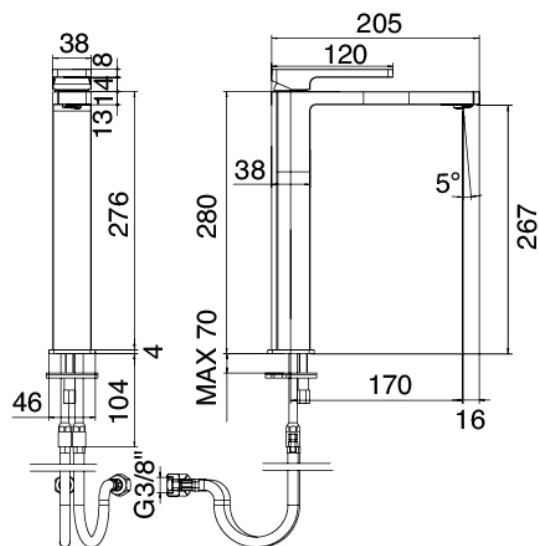

image not found or type unknown http://zazzeri.tesa.com.net/us/wp-content/uploads/2017/04/b3daf2_357a447007

Modern - Washbasin mixer

Codice kit: 5700 MLX-030

Washbasin mixer with plug

Componenti

Single-lever mixer

Cod: 57001099A00

Single lever washbasin mixer without plug

Pressure-controlled drain

Cod: 2900Q302A00

Abfluss mit flachem Knopf

Finiture disponibili:

finiture speciali su richiesta salvo quantitativi minimi di ordine garantiti