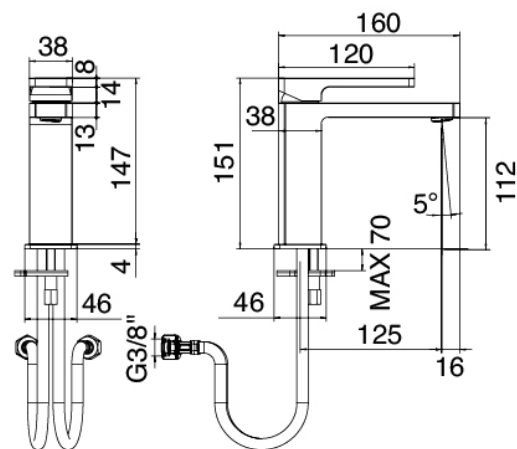

Modern - Washbasin mixer

Codice kit: 5700 MLX-020
Washbasin mixer with plug

Componenti

Single-lever mixer

Cod: 57001106A00
Single lever washbasin mixer without plug

Pressure-controlled drain

Cod: 2900Q302A00
Abfluss mit flachem Knopf