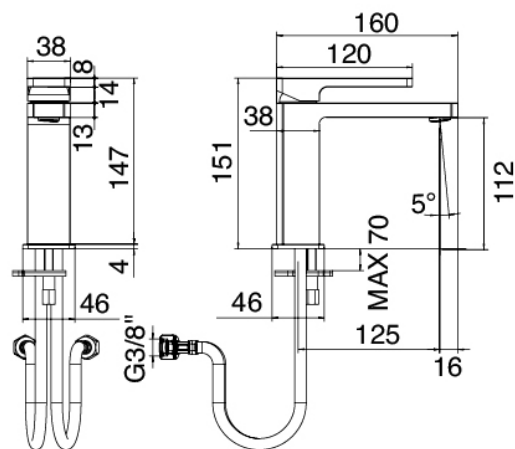

Modern - Washbasin mixer

Codice kit: 5700 MLX-020
Washbasin mixer with plug

Componenti

Single-lever mixer

Cod: 57001106A00
Single lever washbasin mixer without plug

Pressure-controlled drain

Cod: 2900Q302A00
Abfluss mit flachem Knopf