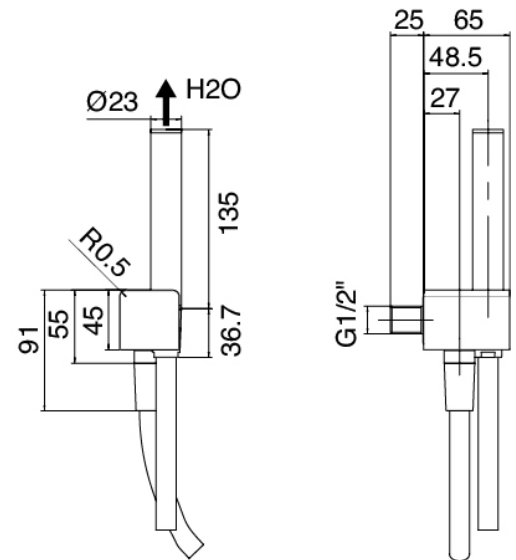

Componenti

Thermostatic control

Cod: 6700T550A00

Concealed thermostatic mixer - external parts

Stand alone hand shower

Cod: 5700Q419A00

Handshower set, with POP handshower with water outlet and support

Untreated finish part

Cod: 2900D802A00

4- ways built-in thermostatic (2 diverters)- rough parts

Diverter tap

Cod: 6700Y407AA0

In-line concealed valves - external parts

Square box

Cod: 5700SO03AB0

Built -in box squared showerhead

Rectangular box

Cod: 5700SO01AB0

Built -in box vertical showerhead

Square shower head Waterfall

Cod: 5700SO03AA0

Squared wall-mounted showerhead 150x150mm
con Flyfall

Rectangular shower head Waterfall

Cod: 5700SO01AA0

Vertical wall-mounted showerhead 100X300mm
with Flyfall

Finiture disponibili:

finiture speciali su richiesta salvo quantitativi minimi di ordine garantiti

cromo

CRCR

acciaio spazzolato

ASAS