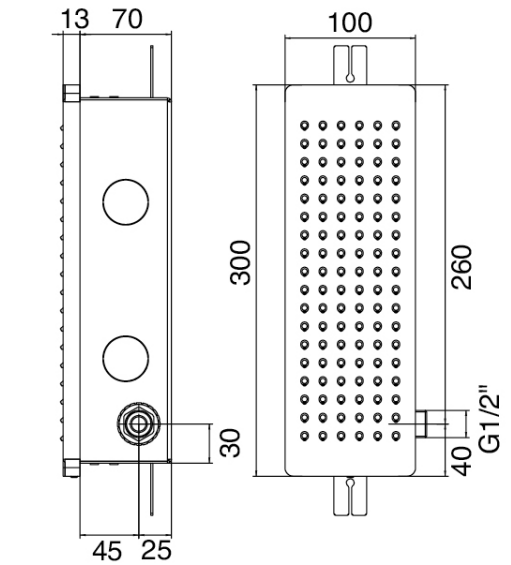

Rectangular shower head Waterfall

Cod: 5700SO01AA0

Vertical wall-mounted showerhead 100X300mm
with Flyfall

Finiture disponibili:

finiture speciali su richiesta salvo quantitativi minimi di ordine garantiti

cromo

CRCR

acciaio spazzolato

ASAS