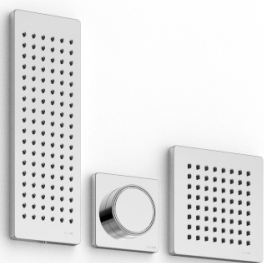

image not found or type unknown http://zazzeri.tesa.com.net/us/wp-content/uploads/2017/04/b3daf2_357a447007

Modern - Built-in shower set

Codice kit: 5700 UDI-120

Built-in thermostatic shower with flat shower head (Flyfall ®), tubular waterfall and led, hand shower – 4 exits

Componenti

Thermostatic control

Cod: 6700T550A00

Concealed thermostatic mixer - external parts

Stand alone hand shower

Cod: 5700Q419A00

Handshower set, with POP handshower with water outlet and support

Untreated finish part

Cod: 2900D802A00

4- ways built-in thermostatic (2 diverters)- rough parts

Diverter tap

Cod: 6700Y407AA0

In-line concealed valves - external parts

Square box

Cod: 5700SO03AB0

Built -in box squared showerhead

Vertical wall-mounted showerhead 100X300mm
with Flyfall

Finiture disponibili:

finiture speciali su richiesta salvo quantitativi minimi di ordine garantiti

cromo

CRCR

acciaio spazzolato

ASAS