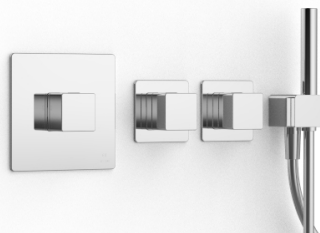

image not found or type unknown http://zazzeri.tesa.com.net/us/wp-content/uploads/2017/04/b3daf2_357a447007

Modern - Built-in shower set

Codice kit: 5700 UDI-120

Built-in thermostatic shower with flat shower head (Flyfall ®), tubular waterfall and led, hand shower – 4 exits

Componenti

Thermostatic control

Cod: 6700T550A00

Concealed thermostatic mixer - external parts

Stand alone hand shower

Cod: 5700Q419A00

Handshower set, with POP handshower with water outlet and support

Untreated finish part

Cod: 2900D802A00

4- ways built-in thermostatic (2 diverters)- rough parts

Diverter tap

Cod: 6700Y407AA0

In-line concealed valves - external parts

Square box

Cod: 5700SO03AB0

Built -in box squared showerhead

Vertical wall-mounted showerhead 100X300mm
with Flyfall

Finiture disponibili:

finiture speciali su richiesta salvo quantitativi minimi di ordine garantiti

cromo

CRCR

acciaio spazzolato

ASAS