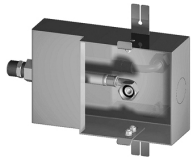

image not found or type unknown http://zazzeri.tesa.com.net/us/wp-content/uploads/2017/04/b3daf2_357a447007

Modern - Built-in shower set

Codice kit: 5700 UDI-120

Built-in thermostatic shower with flat shower head (Flyfall ®), tubular waterfall and led, hand shower – 4 exits

Componenti

Thermostatic control

Cod: 6700T550A00

Concealed thermostatic mixer - external parts

Stand alone hand shower

Cod: 5700Q419A00

Handshower set, with POP handshower with water outlet and support

Untreated finish part

Cod: 2900D802A00

4- ways built-in thermostatic (2 diverters)- rough parts

Diverter tap

Cod: 6700Y407AA0

In-line concealed valves - external parts

Square box

Cod: 5700SO03AB0

Built -in box squared showerhead

Rectangular box

Cod: 5700SO01AB0

Built -in box vertical showerhead

Square shower head Waterfall

Cod: 5700SO03AA0

Squared wall-mounted showerhead 150x150mm
con Flyfall

Rectangular shower head Waterfall

Cod: 5700SO01AA0