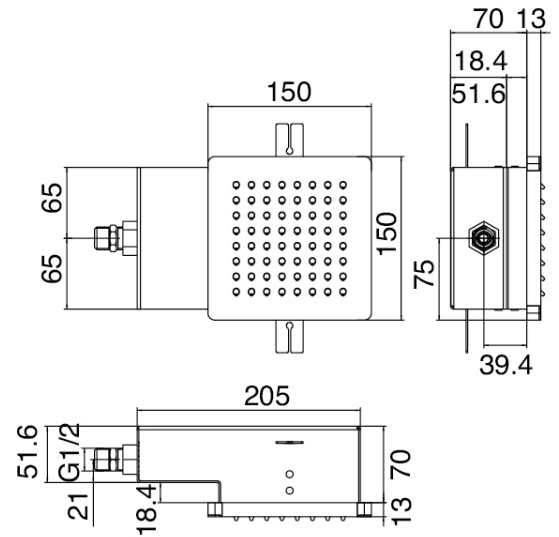

Cod: 2900D802A00

4- ways built-in thermostatic (2 diverters)- rough parts

Diverter tap

Cod: 6700Y407AA0

In-line concealed valves - external parts

Square box

Cod: 5700SO03AB0

Built -in box squared showerhead

Rectangular box

Cod: 5700SO01AB0

Built -in box vertical showerhead

Square shower head Waterfall

Cod: 5700SO03AA0

Squared wall-mounted showerhead 150x150mm
con Flyfall

Rectangular shower head Waterfall

Cod: 5700SO01AA0