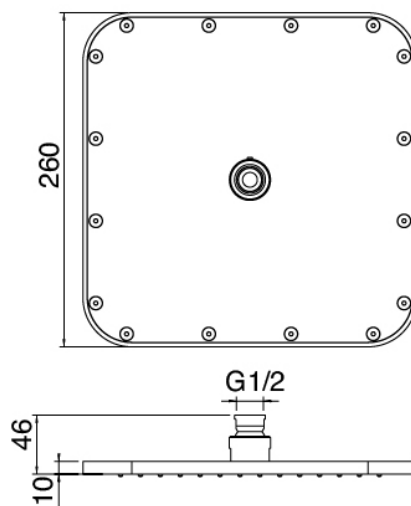

### **Wall-mounted arm**

---

Cod: 5700BR01A00

Shower head arm 330mm

### Fixing plate

Cod: 2900B108A00

Fixing plate for ceiling and wall mtd. shower arm

## Shower head

---

Cod: 3500SO01A00

Anti-limescale showerhead 220 X 220mm -  
INSPECTABLE