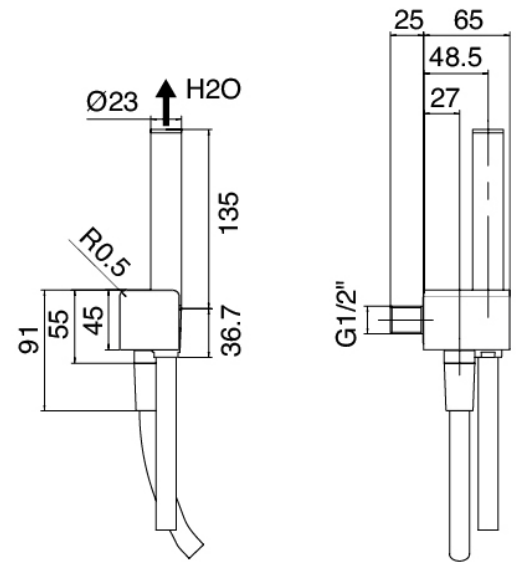

## Modern - Shower arm with shower head and hand shower

---

Codice kit: 5700 DDI-090

Shower arm with shower head, hand shower and built-in mixer – 2 exits

### **Wall-mounted arm**

---

Cod: 5700BR01A00

Shower head arm 330mm

### Single-lever mixer

Cod: 5700A401A00

Concealed shower mixer with diverter - external part

## Shower head

---

Cod: 3500SO01A00

Anti-limescale showerhead 220 X 220mm -  
INSPECTABLE