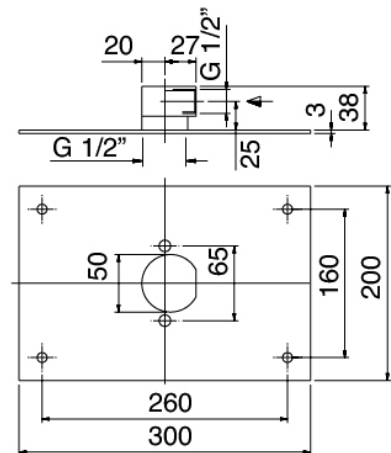

Untreated finish part

Cod: 5700B401A00

Concealed shower mixer with diverter - concealed part

Fixing plate

Cod: 2900B108A00

Fixing plate for ceiling and wall mtd. shower arm