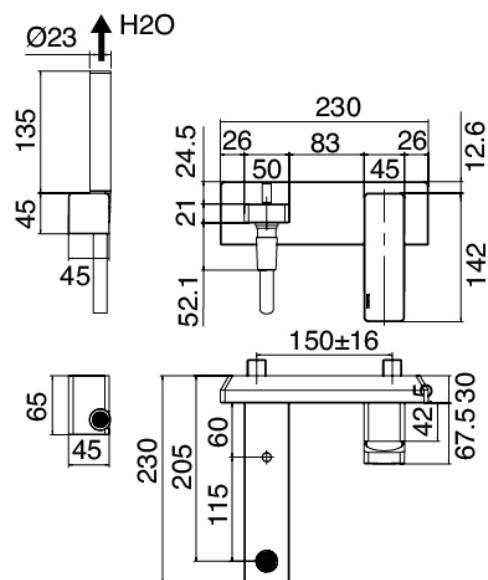

image not found or type unknown http://zazzeri.itesa.com.net/us/wp-content/uploads/2017/04/b3daf2_357a447007

Modern - Wall-mounted bathtub set

Codice kit: 5700 EVP-080

Wall-mounted bathtub set mixer – 2 exits

Componenti

Mixer set with spout

Cod: 57001400A00

Single lever bathtub mixer

Finiture disponibili:

finiture speciali su richiesta salvo quantitativi minimi di ordine garantiti

cromo

CRCR