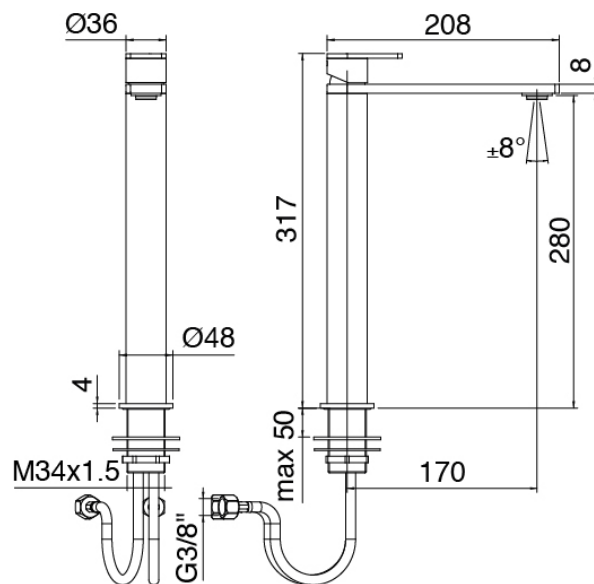

image not found or type unknown http://zazzeri.tesa.com.net/us/wp-content/uploads/2017/04/b3daf2_357a447007

Q316 - Washbasin mixer

Codice kit: 3400 MLX-020

Single lever washbasin mixer without plug

Componenti

Single-lever mixer

Cod: 34001098A00

Single lever washbasin mixer without plug - L170 x
H280 mm

Handle

Cod: 3400MA01A00

HANDLE MA01 Handle for washbasin/bidet mixer

Finiture disponibili:

finiture speciali su richiesta salvo quantitativi minimi di ordine garantiti