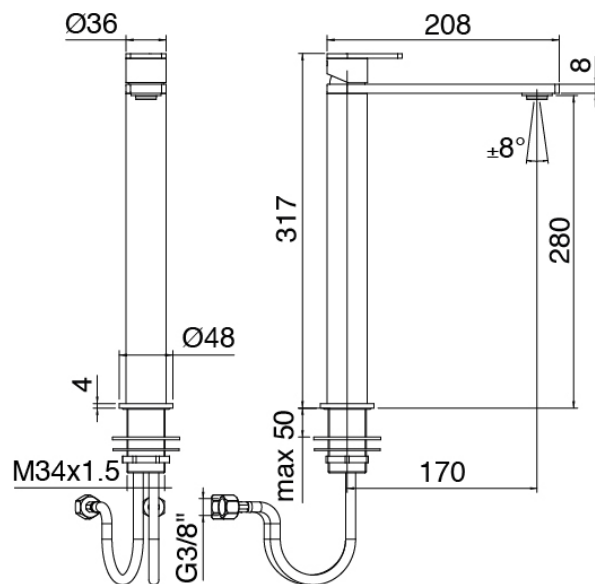

image not found or type unknown http://zazzeri.tesa.com.net/us/wp-content/uploads/2017/04/b3daf2_357a447007

Q316 - Washbasin mixer

Codice kit: 3400 MLX-020

Single lever washbasin mixer without plug

Componenti

Single-lever mixer

Cod: 34001098A00

Single lever washbasin mixer without plug - L170 x
H280 mm

Handle

Cod: 3400MA01A00

HANDLE MA01 Handle for washbasin/bidet mixer

Finiture disponibili:

finiture speciali su richiesta salvo quantitativi minimi di ordine garantiti