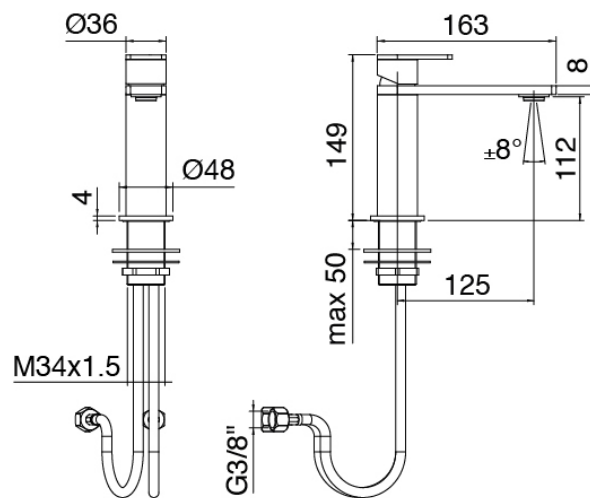

image not found or type unknown http://zazzeri.tesa.com.net/us/wp-content/uploads/2017/04/b3daf2_357a447007

Q316 - Washbasin mixer

Codice kit: 3400 MLX-010

Single lever washbasin mixer without plug

Componenti

Single-lever mixer

Cod: 34001106A00

Single lever washbasin mixer without plug - L125 x
H112 mm

Handle

Cod: 3400MA01A00

HANDLE MA01 Handle for washbasin/bidet mixer

Finiture disponibili:

finiture speciali su richiesta salvo quantitativi minimi di ordine garantiti