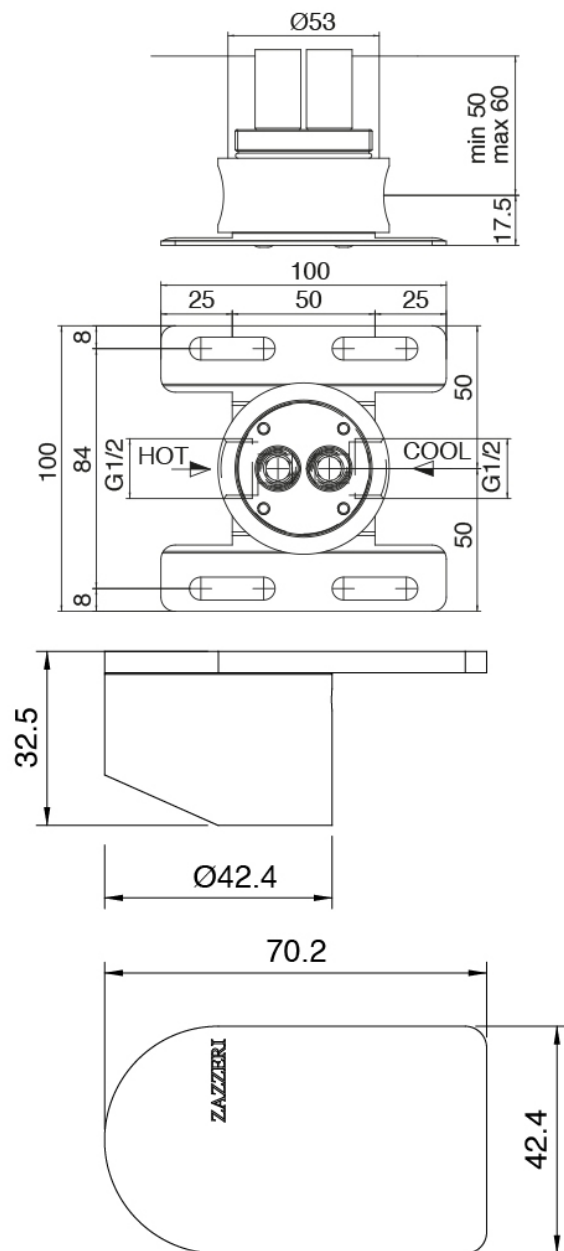

Q316 - Column-mounted single lever washbasin mixer

Codice kit: 3400 MLT-050

Column-mounted washbasin spout

Componenti

Single-lever mixer

Cod: 3400T100A00

Column-mounted washbasin spout - L240 x H1040 mm

Concealed part

Cod: 3300B100A00

Column-mounted washbasin/bath spout - concealed part

Handle

Cod: 3400MA02A00

HANDLE MA02 Handle for built-in parts

Finiture disponibili:

finiture speciali su richiesta salvo quantitativi minimi di ordine garantiti