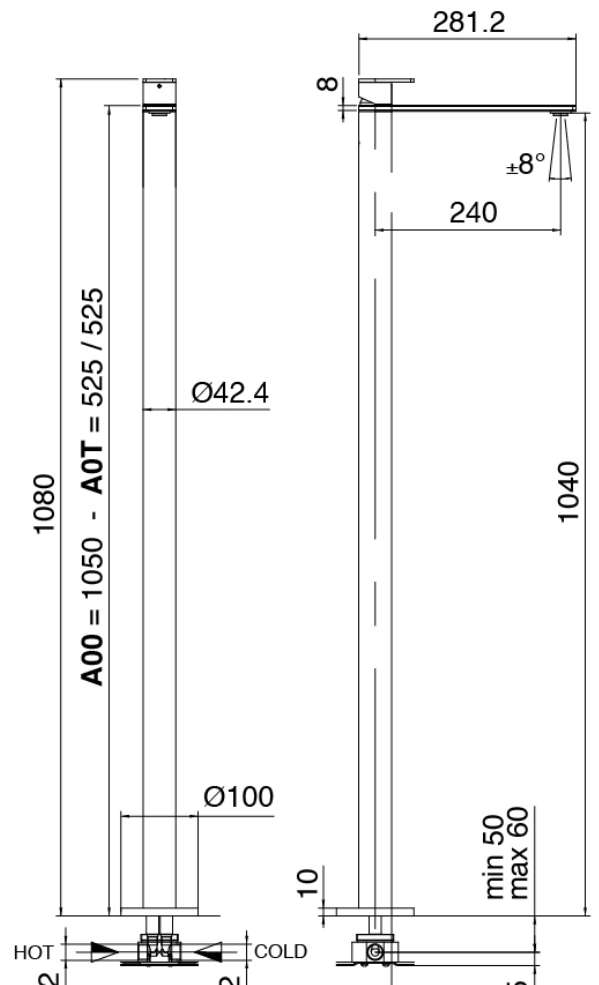

Q316 - Column-mounted single lever washbasin mixer

Codice kit: 3400 MLT-050

Column-mounted washbasin spout

Componenti

Single-lever mixer

Cod: 3400T100A00

Column-mounted washbasin spout - L240 x H1040 mm

Concealed part

Cod: 3300B100A00

Column-mounted washbasin/bath spout - concealed part

Handle

Cod: 3400MA02A00

HANDLE MA02 Handle for built-in parts

Finiture disponibili:

finiture speciali su richiesta salvo quantitativi minimi di ordine garantiti