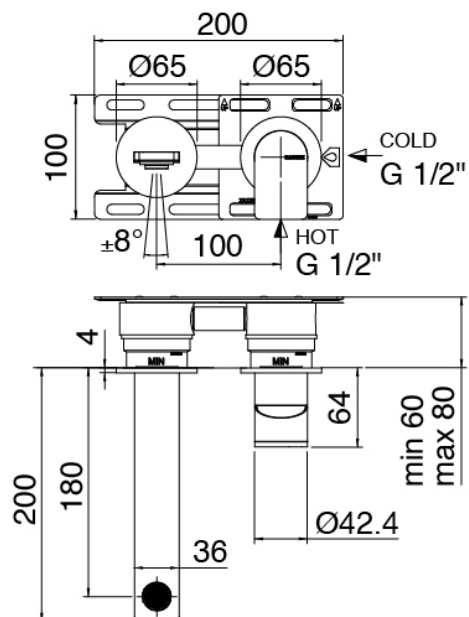

image not found or type unknown http://zazzeri.tesa.com.net/us/wp-content/uploads/2017/04/b3daf2_357a447007

Q316 - Built-in washbasin set

Codice kit: 3400 MLI-040

Built-in washbasin set

Componenti

Single-lever mixer

Cod: 3400A113AA0

Built-in washbasin set without plate - spout 180 mm - external part

bronzorame

BPBP

carbon

KPKP

rame

RPRP