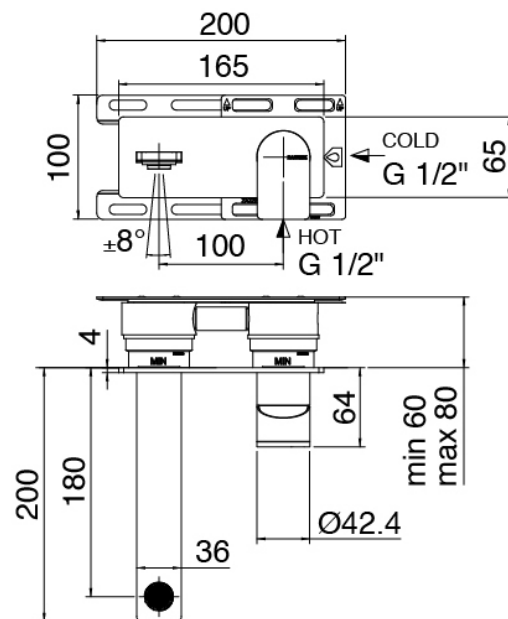

image not found or type unknown http://zazzeri.tesa.com.net/us/wp-content/uploads/2017/04/b3daf2_357a447007

Q316 - Built-in washbasin set

Codice kit: 3400 MLI-030

Built-in washbasin set

Componenti

Single-lever mixer

Cod: 3400A113A00

Built-in washbasin set - external part

Concealed part

Cod: 3300B113A00
 Built-in washbasin set - external part

Handle

Cod: 3400MA02A00
 HANDLE MA02 Handle for built-in parts

Finiture disponibili: