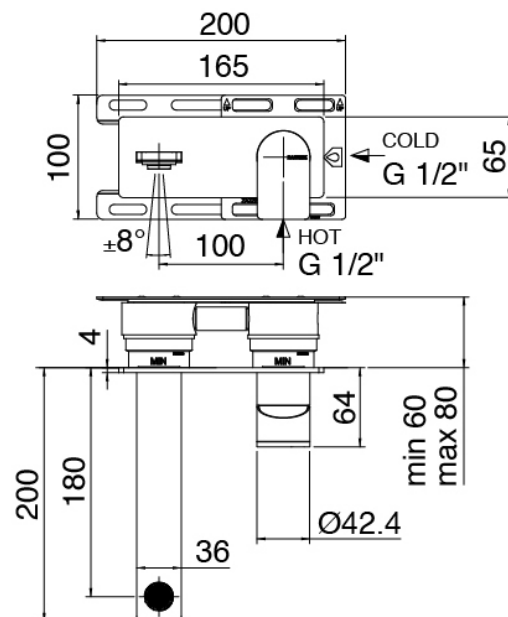

image not found or type unknown http://zazzeri.tesa.com.net/us/wp-content/uploads/2017/04/b3daf2_357a447007

Q316 - Built-in washbasin set

Codice kit: 3400 MLI-030

Built-in washbasin set

Componenti

Single-lever mixer

Cod: 3400A113A00

Built-in washbasin set - external part

Concealed part

Cod: 3300B113A00
 Built-in washbasin set - external part

Handle

Cod: 3400MA02A00
 HANDLE MA02 Handle for built-in parts

Finiture disponibili: