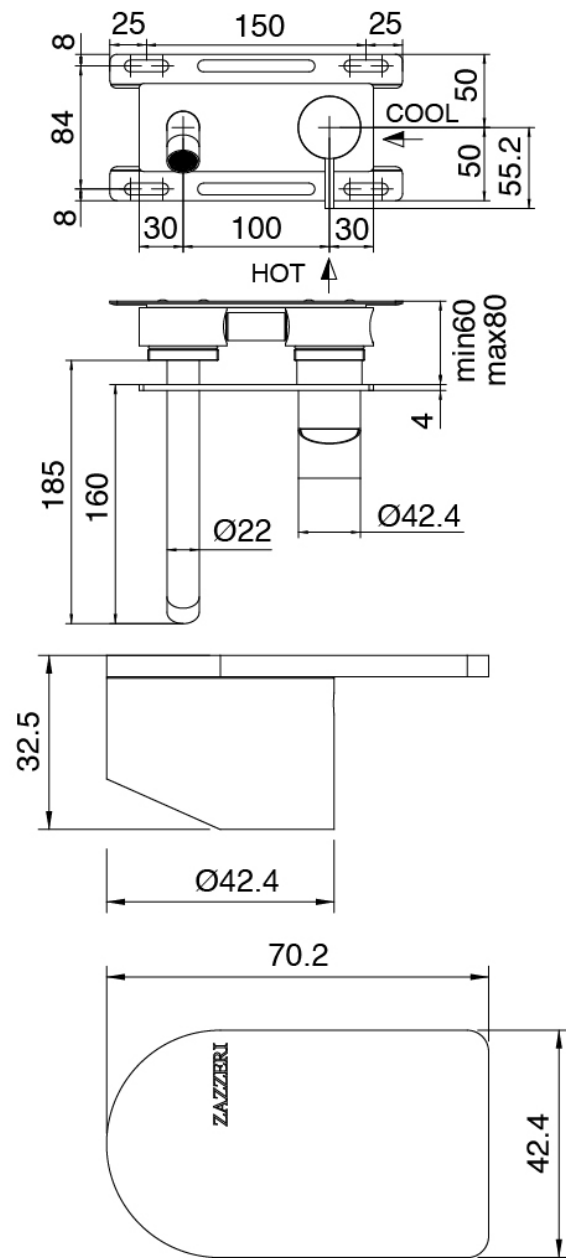

Cod: 3400A113A00

Built-in washbasin set - external part

Concealed part

Cod: 3300B113A00
 Built-in washbasin set - external part

Handle

Cod: 3400MA02A00
 HANDLE MA02 Handle for built-in parts

Finiture disponibili: