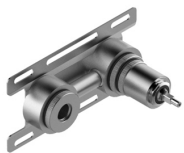

image not found or type unknown http://zazzeri.tesa.com.net/us/wp-content/uploads/2017/04/b3daf2_357a447007

Q316 - Built-in washbasin set

Codice kit: 3400 MLI-030

Built-in washbasin set

Componenti

Single-lever mixer

Cod: 3400A113A00

Built-in washbasin set - external part

Concealed part

Cod: 3300B113A00
 Built-in washbasin set - external part

Handle

Cod: 3400MA02A00
 HANDLE MA02 Handle for built-in parts

Finiture disponibili: