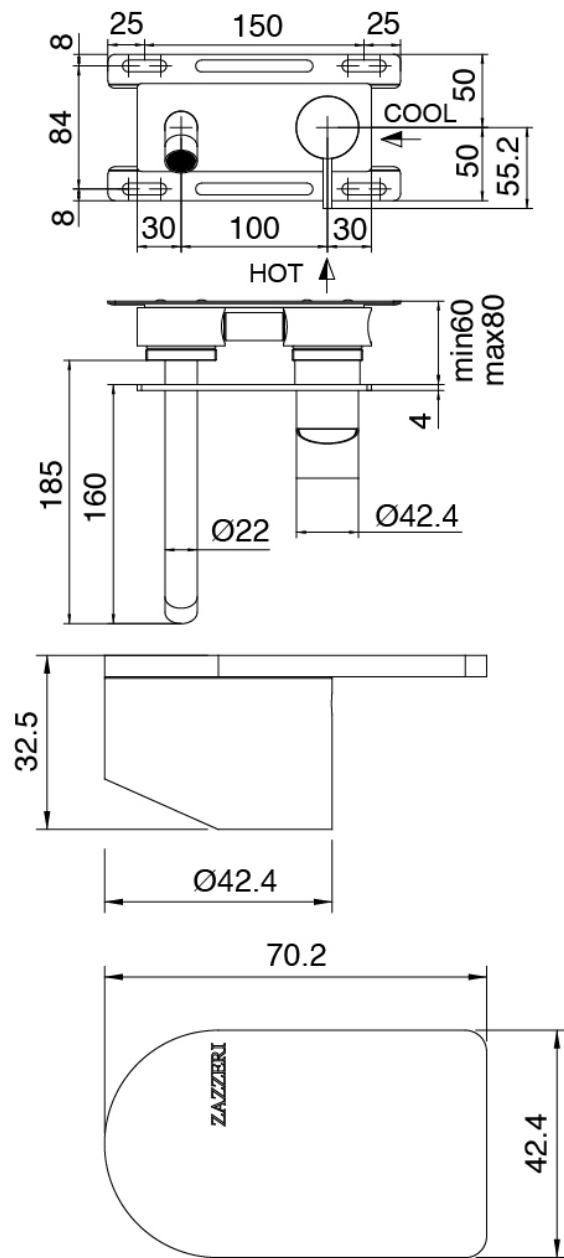

Cod: 3400A113A00

Built-in washbasin set - external part

Concealed part

Cod: 3300B113A00
 Built-in washbasin set - external part

Handle

Cod: 3400MA02A00
 HANDLE MA02 Handle for built-in parts

Finiture disponibili: