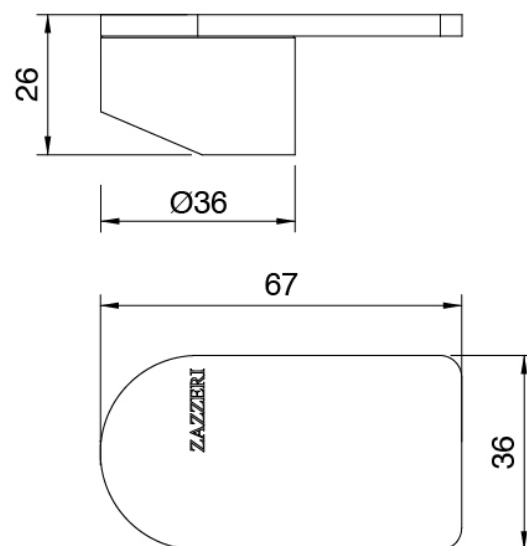

Handle

Cod: 3400MA01A00

HANDLE MA01 Handle for washbasin/bidet mixer

Finiture disponibili:

finiture speciali su richiesta salvo quantitativi minimi di ordine garantiti

brush steel

ASAS

antracite

APAP

bronzorame

BPBP

carbon

KPKP

rame

RPRP