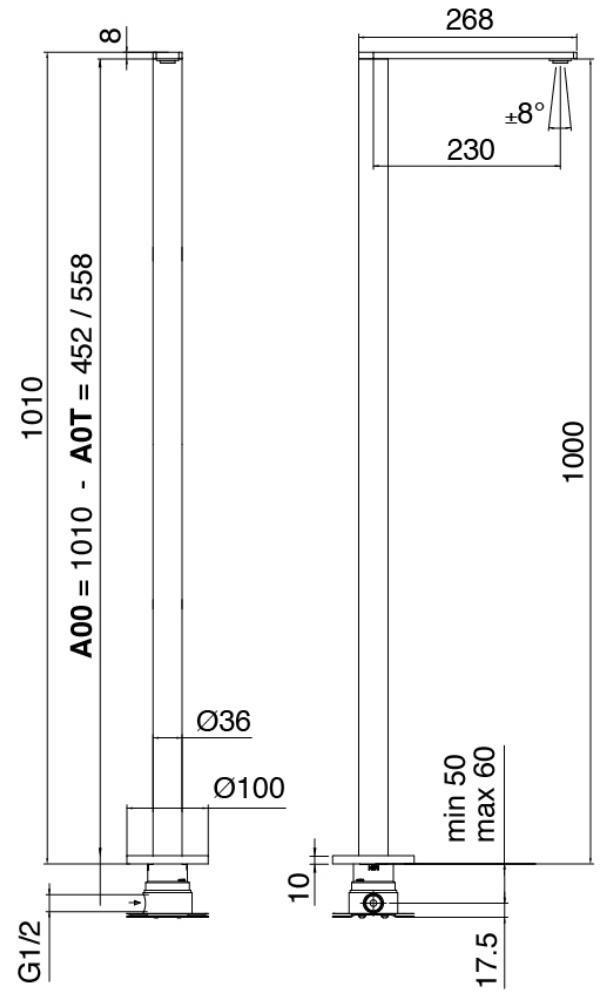

### Q316 - Washbasin mixer on top

Codice kit: 3400 GLT-060

Washbasin mixer on top with column-mounted washbasin spout

#### Concealed part

Cod: 3300B099A00

Column-mounted - Built-in part

### Column-mounted washbasin spout

Cod: 3400T099A00

Column-mounted washbasin spout- L230 x H1000  
mm

### Single-lever mixer

Cod: 3305M108A00

Surface single lever mixer - Ø36mm