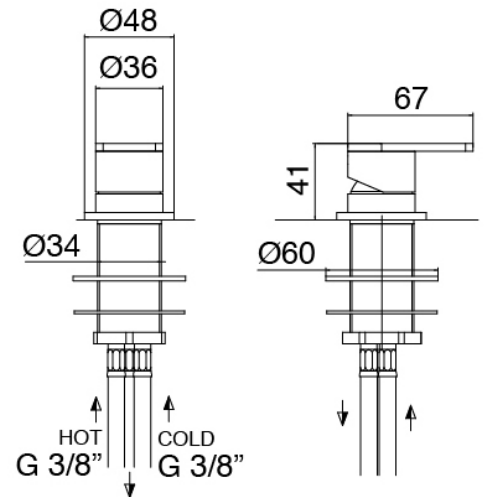

### Column-mounted washbasin spout

Cod: 3400T099A00

Column-mounted washbasin spout- L230 x H1000  
mm

### Single-lever mixer

Cod: 3305M108A00

Surface single lever mixer - Ø36mm