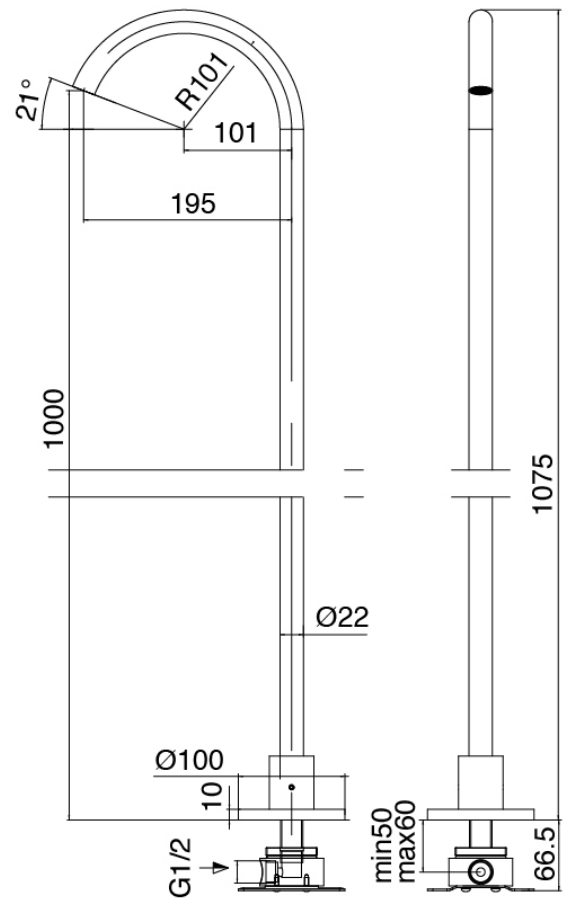

### Q316 - Washbasin mixer on top

Codice kit: 3400 GLT-060

Washbasin mixer on top with column-mounted washbasin spout

#### Concealed part

Cod: 3300B099A00

Column-mounted - Built-in part

### Column-mounted washbasin spout

Cod: 3400T099A00

Column-mounted washbasin spout- L230 x H1000  
mm

### Single-lever mixer

Cod: 3305M108A00

Surface single lever mixer - Ø36mm