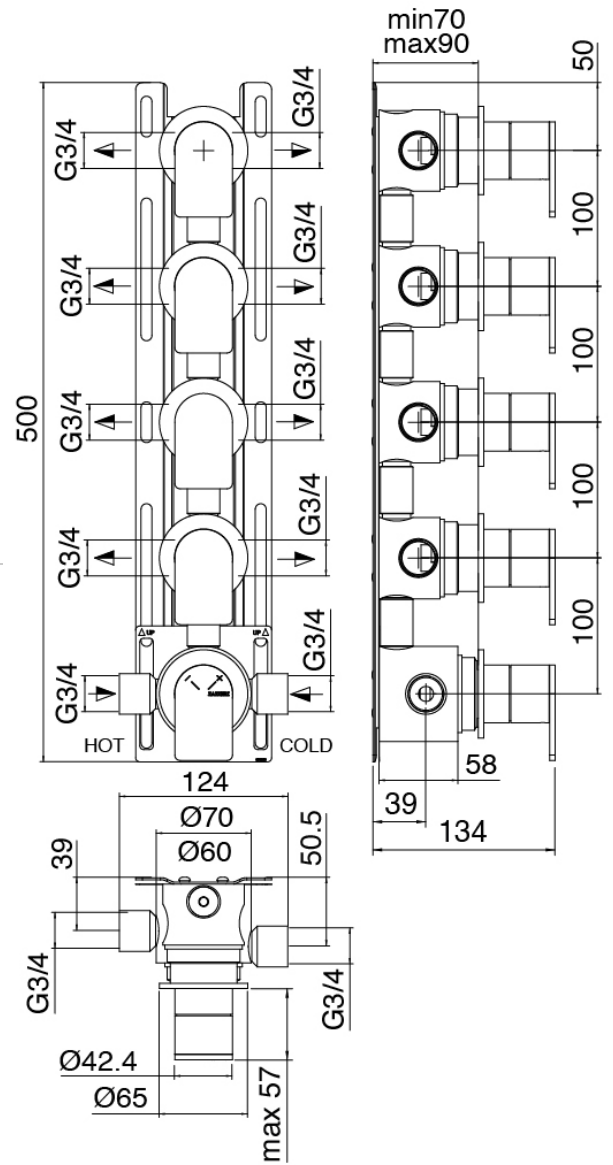

### Shower head

Cod: 3400SO01A00

Adjustable wall-mounted showerhead SPOT

## Handshower set

Cod: 3305Q419A00

Handshower set with handshower - water outlet and holder

## Concealed part

Cod: 33000804A00

4-way concealed thermostatic mixer - concealed parts

### Handle

Cod: 3400MA05A00

HANDLE MA05 Handle for 2/3 ways diverter/valve