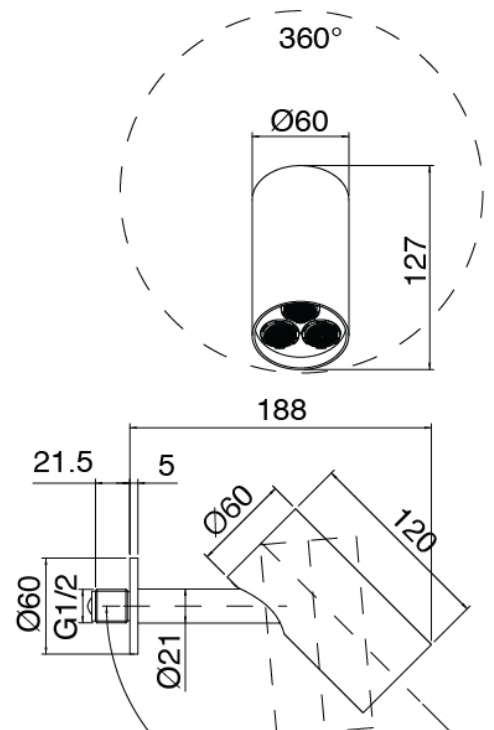

## Q316 - Built-in thermostatic shower set

Codice kit: 3400 UDI-150

Concealed thermostatic shower mixer – 4 exits with showerhead SPOT (Q.ty 2)  
and handshower (Q.ty 2)

### Shower head

Cod: 3400SO01A00

Adjustable wall-mounted showerhead SPOT

## Handshower set

Cod: 3305Q419A00

Handshower set with handshower - water outlet and holder