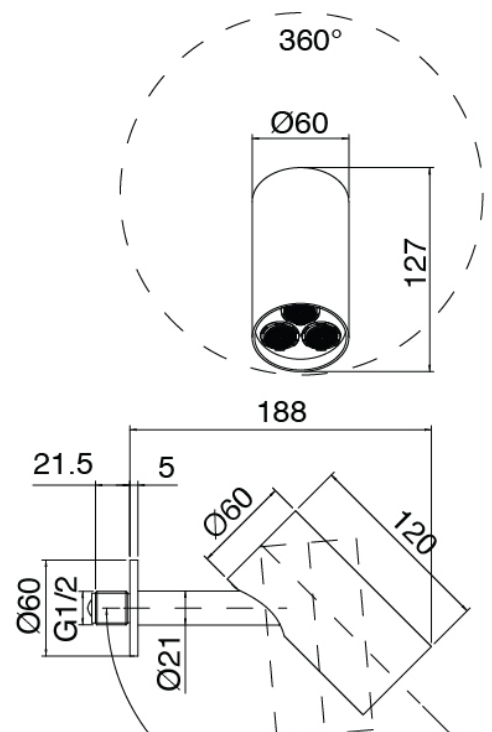

image not found or type unknown http://zazzeri.thesecom.net/us/wp-content/uploads/2017/04/b3daf2_357a

Q316 - Built-in thermostatic shower set

Codice kit: 3400 UDI-150

Concealed thermostatic shower mixer – 4 exits with showerhead SPOT (Q.ty 2)
and handshower (Q.ty 2)

Componenti

Shower head

Cod: 3400SO01A00

Adjustable wall-mounted showerhead SPOT

In-line concealed valves

Cod: 3305Y407AA0

In-line concealed valves - external parts

Handle

Cod: 3400MA05A00

HANDLE MA05 Handle for 2/3 ways diverter/valve

Thermostatic control

Cod: 3305T550AA0

Concealed thermostatic mixer - external parts

Handle

Cod: 3400MA06A00

HANDLE MA06 Handle for thermostatic unit