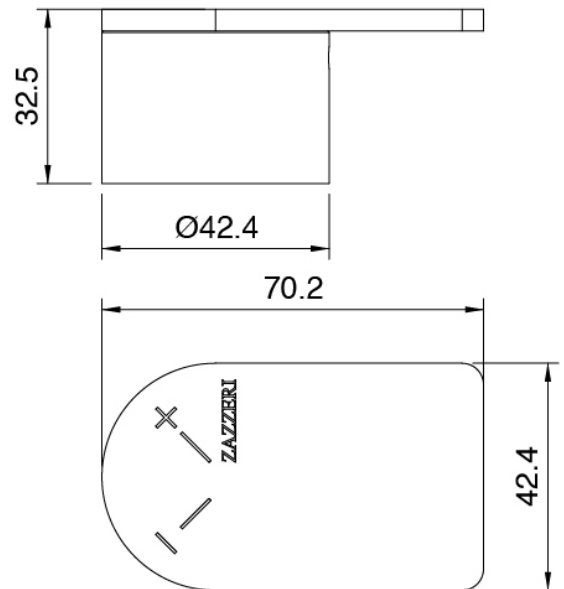

Thermostatic control

Cod: 3305T550AA0

Concealed thermostatic mixer - external parts

Handle

Cod: 3400MA06A00

HANDLE MA06 Handle for thermostatic unit

Finiture disponibili:

finiture speciali su richiesta salvo quantitativi minimi di ordine garantiti

brush steel

ASAS

antracite

APAP