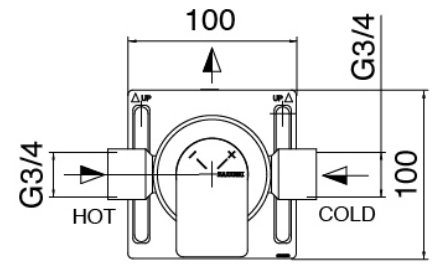

Thermostatic control

Cod: 3305T550AA0

Concealed thermostatic mixer - external parts

Handle

Cod: 3400MA06A00

HANDLE MA06 Handle for thermostatic unit

Finiture disponibili:

finiture speciali su richiesta salvo quantitativi minimi di ordine garantiti

brush steel

ASAS

antracite

APAP