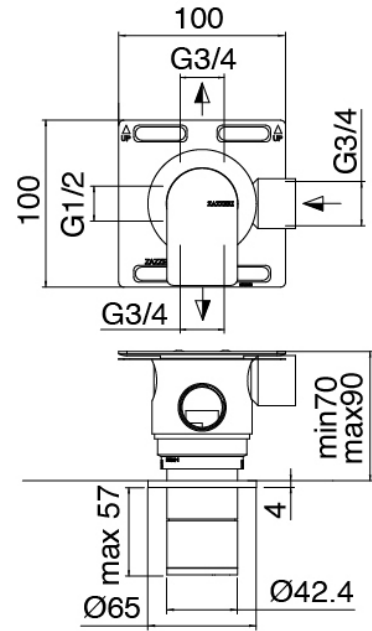

## Concealed part

Cod: 33000804A00

4-way concealed thermostatic mixer - concealed parts

### Handle

Cod: 3400MA05A00

HANDLE MA05 Handle for 2/3 ways diverter/valve