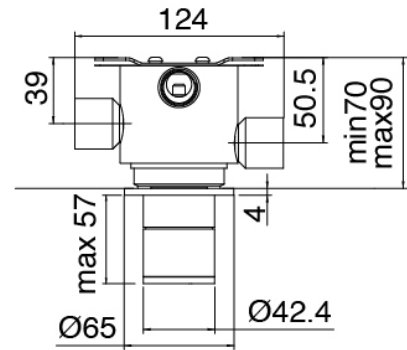

Componenti

Shower head

Cod: 3400SO01A00

Adjustable wall-mounted showerhead SPOT

In-line concealed valves

Cod: 3305Y407AA0

In-line concealed valves - external parts

Handle

Cod: 3400MA05A00

HANDLE MA05 Handle for 2/3 ways diverter/valve

Thermostatic control

Cod: 3305T550AA0

Concealed thermostatic mixer - external parts

Handle

Cod: 3400MA06A00

HANDLE MA06 Handle for thermostatic unit