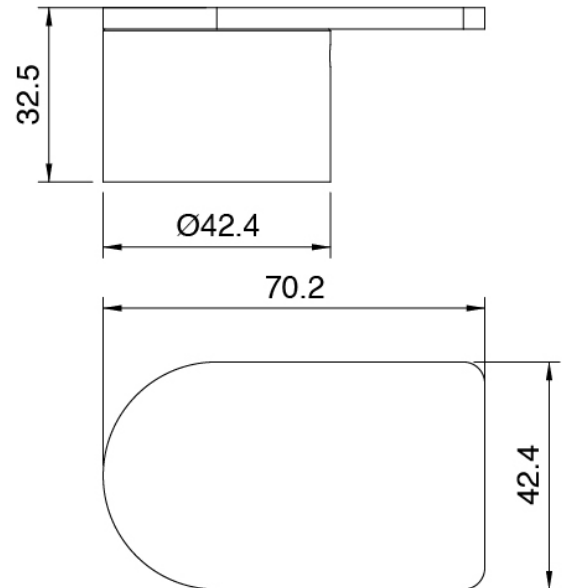

Handle

Cod: 3400MA05A00

HANDLE MA05 Handle for 2/3 ways diverter/valve