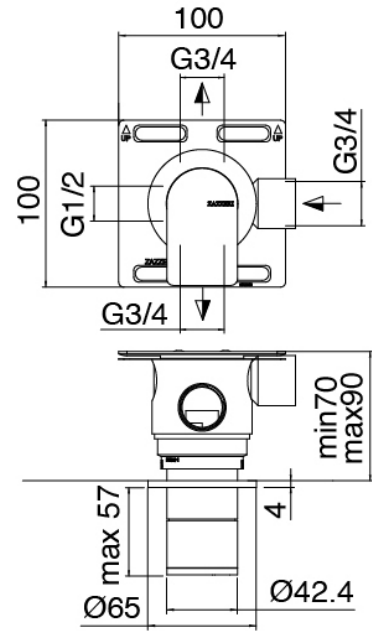

Componenti

Shower head

Cod: 3400SO01A00

Adjustable wall-mounted showerhead SPOT

In-line concealed valves

Cod: 3305Y407AA0

In-line concealed valves - external parts

Handle

Cod: 3400MA05A00

HANDLE MA05 Handle for 2/3 ways diverter/valve

Thermostatic control

Cod: 3305T550AA0

Concealed thermostatic mixer - external parts

Handle

Cod: 3400MA06A00

HANDLE MA06 Handle for thermostatic unit