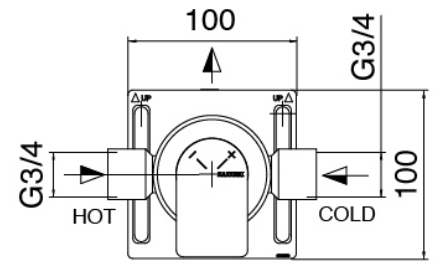

Componenti

Shower head

Cod: 3400SO01A00

Adjustable wall-mounted showerhead SPOT

In-line concealed valves

Cod: 3305Y407AA0

In-line concealed valves - external parts

Handle

Cod: 3400MA05A00

HANDLE MA05 Handle for 2/3 ways diverter/valve

Thermostatic control

Cod: 3305T550AA0

Concealed thermostatic mixer - external parts

Handle

Cod: 3400MA06A00

HANDLE MA06 Handle for thermostatic unit