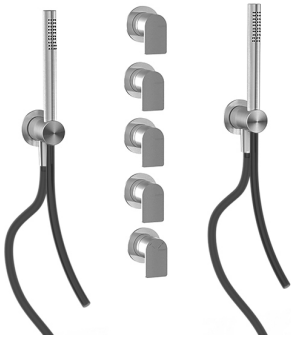

## Q316 - Built-in thermostatic shower set

Codice kit: 3400 UDI-150

Concealed thermostatic shower mixer – 4 exits with showerhead SPOT (Q.ty 2)  
and handshower (Q.ty 2)

### Shower head

Cod: 3400SO01A00

Adjustable wall-mounted showerhead SPOT

## Handshower set

Cod: 3305Q419A00

Handshower set with handshower - water outlet and holder

## Concealed part

Cod: 33000804A00

4-way concealed thermostatic mixer - concealed parts