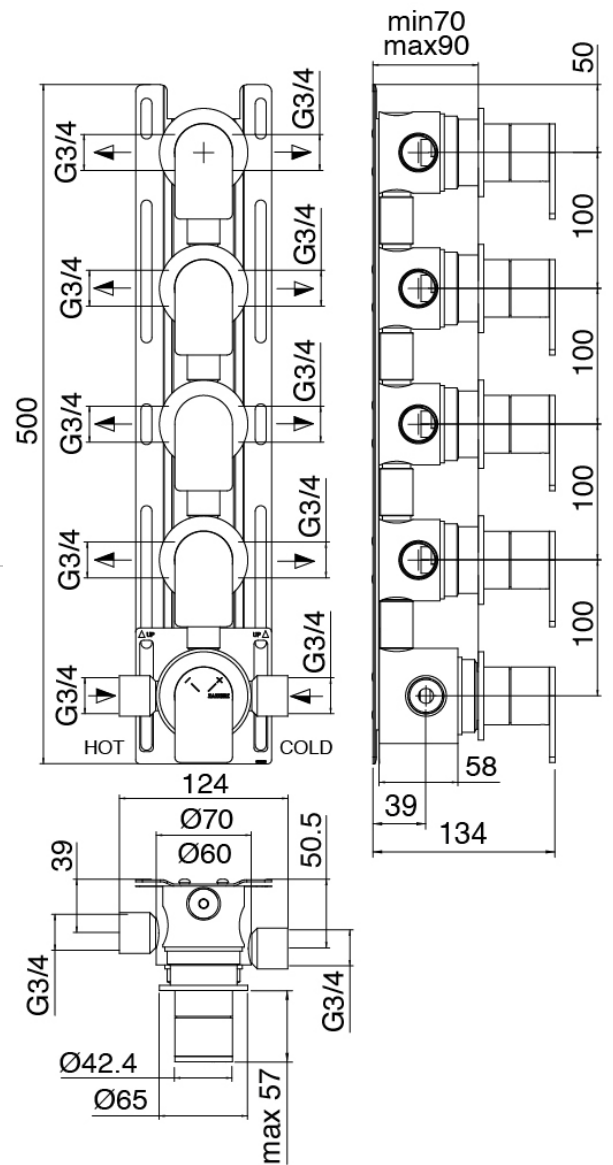

### Shower head

Cod: 3400SO01A00

Adjustable wall-mounted showerhead SPOT

## Handshower set

Cod: 3305Q419A00

Handshower set with handshower - water outlet and holder

## Concealed part

Cod: 33000804A00

4-way concealed thermostatic mixer - concealed parts