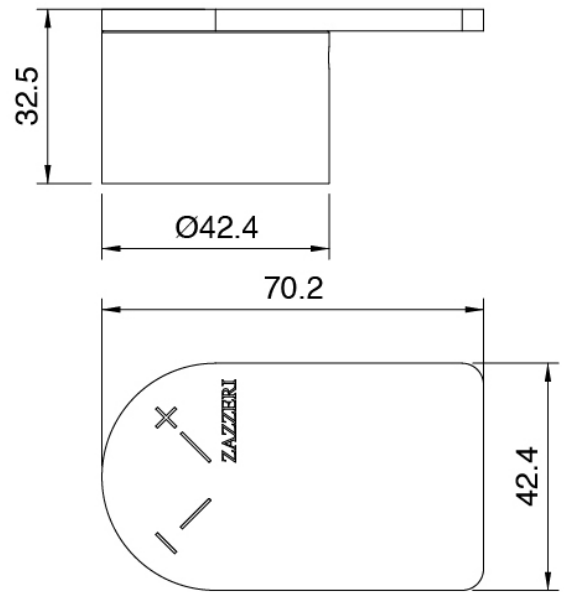

Thermostatic control

Cod: 3305T550AA0

Concealed thermostatic mixer - external parts

Handle

Cod: 3400MA06A00

HANDLE MA06 Handle for thermostatic unit

Finiture disponibili:

finiture speciali su richiesta salvo quantitativi minimi di ordine garantiti

brush steel

ASAS

antracite

APAP