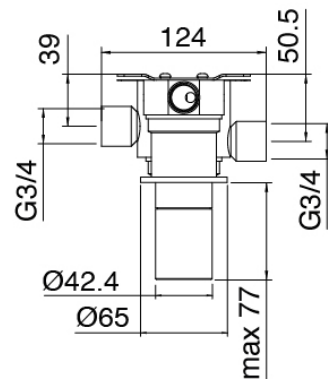

Concealed part

Cod: 3300D802A00

2-way concealed Smart thermostatic mixer (1 diverter with Stop) - concealed parts