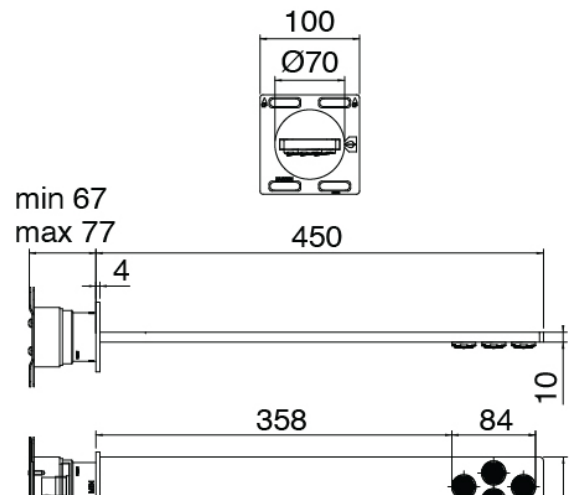

## Q316 - Built-in thermostatic shower set

Codice kit: 3400 UDI-140

Concealed thermostatic shower mixer with showerhead STECCA (Q.ty 2) and handshower

### Shower head

Cod: 3400SO02A00

Wall-mounted showerhead STECCA