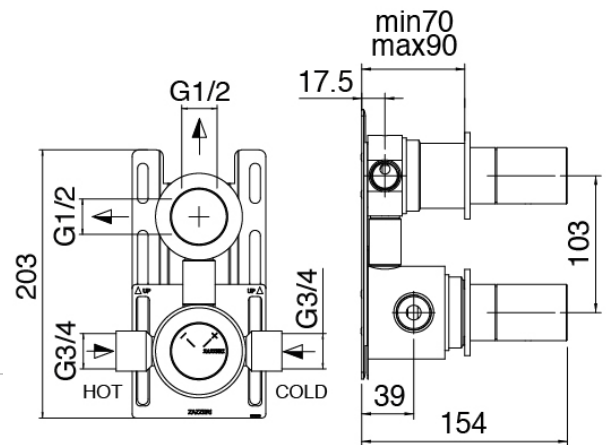

Handshower set

Cod: 3305Q419A00

Handshower set with handshower - water outlet and holder