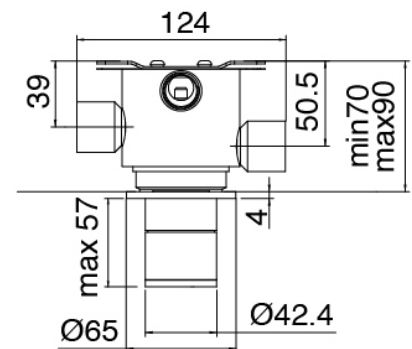

Diverter

Cod: 3305Y408AA0

Diverter - External part

Handle

Cod: 3400MA05A00

HANDLE MA05 Handle for 2/3 ways diverter/valve

Thermostatic control

Cod: 3305T550AA0

Concealed thermostatic mixer - external parts