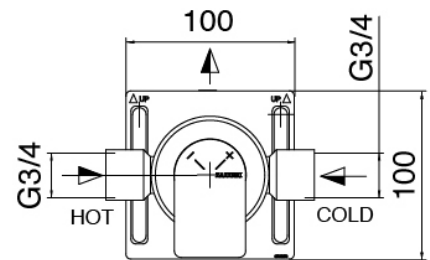

Diverter

Cod: 3305Y408AA0

Diverter - External part

Handle

Cod: 3400MA05A00

HANDLE MA05 Handle for 2/3 ways diverter/valve

Thermostatic control

Cod: 3305T550AA0

Concealed thermostatic mixer - external parts