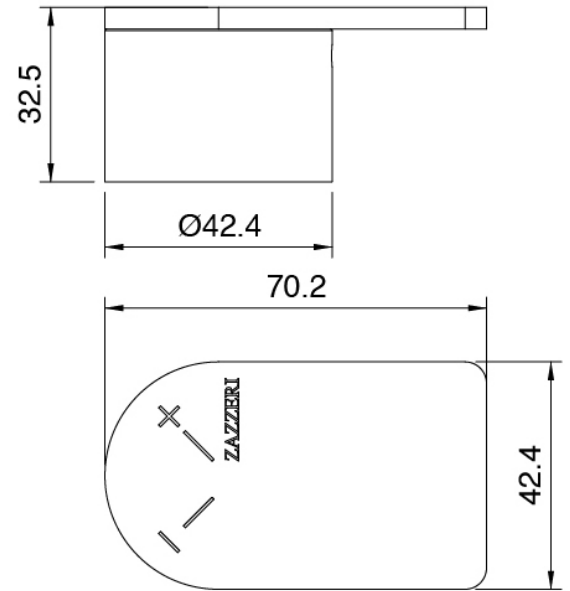

Handle

Cod: 3400MA06A00

HANDLE MA06 Handle for thermostatic unit

Finiture disponibili:

finiture speciali su richiesta salvo quantitativi minimi di ordine garantiti

brush steel

ASAS

antracite

APAP

bronzorame

BPBP

carbon

KPKP

rame

RPRP