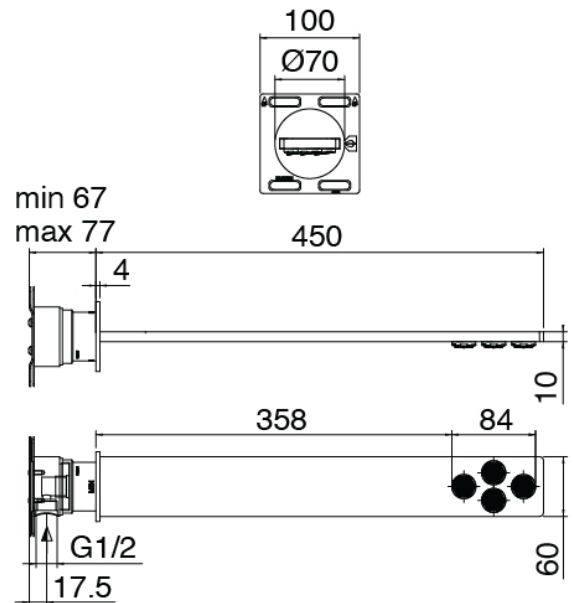

### Shower head

Cod: 3400SO02A00

Wall-mounted showerhead STECCA

### Concealed part

Cod: 3300B121A00

Wall-mounted showerhead - Built-in part