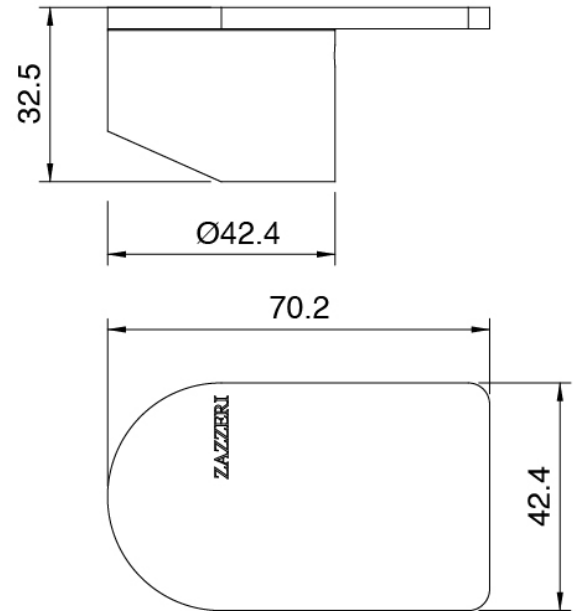

Handle

Cod: 3400MA02A00

HANDLE MA02 Handle for built-in parts

Finiture disponibili:

finiture speciali su richiesta salvo quantitativi minimi di ordine garantiti

brush steel

ASAS

antracite

APAP

bronzorame

BPBP

carbon

KPKP

rame

RPRP