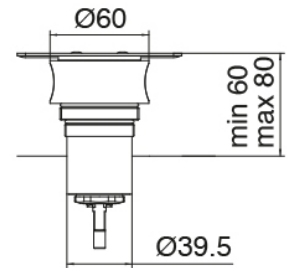

## Q316 - Showerhead with hand shower

Codice kit: 3400 SDI-130

Shower head SPOT and built-in mixer – 1 exit

### Shower head

Cod: 3400SO01A00

Adjustable wall-mounted showerhead SPOT

### Concealed part

Cod: 3300B402A00

Concealed shower mixer - concealed part

### Single-lever mixer

Cod: 3305A402AA0

Concealed shower mixer - without plate - external part