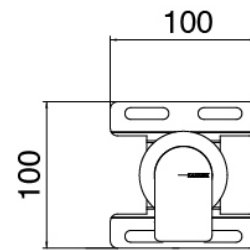

Q316 - Showerhead with hand shower

Codice kit: 3400 SDI-130

Shower head SPOT and built-in mixer – 1 exit

Componenti

Shower head

Cod: 3400SO01A00

Adjustable wall-mounted showerhead SPOT

Concealed part

Cod: 3300B402A00

Concealed shower mixer - concealed part

Single-lever mixer

Cod: 3305A402AA0

Concealed shower mixer - without plate - external part

Handle

Cod: 3400MA02A00

HANDLE MA02 Handle for built-in parts