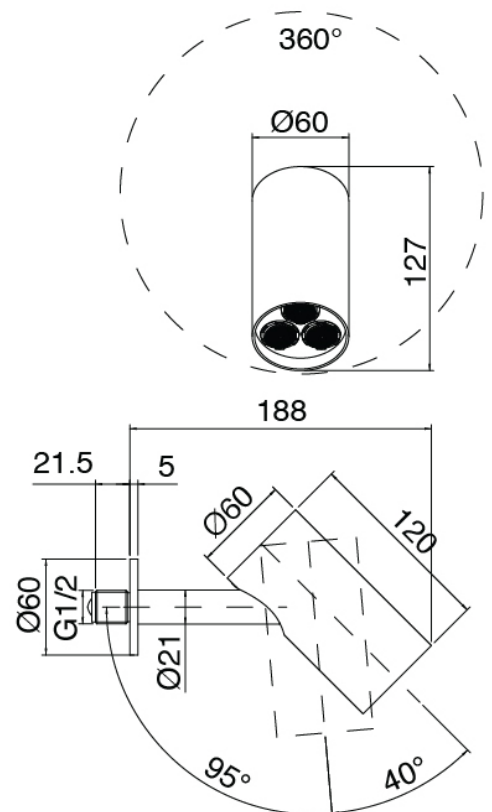

## Q316 - Showerhead with hand shower

Codice kit: 3400 SDI-130

Shower head SPOT and built-in mixer – 1 exit

### Shower head

Cod: 3400SO01A00

Adjustable wall-mounted showerhead SPOT

### Concealed part

Cod: 3300B402A00

Concealed shower mixer - concealed part

### Single-lever mixer

Cod: 3305A402AA0

Concealed shower mixer - without plate - external part