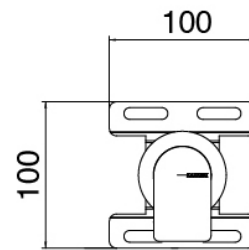

Single-lever mixer

Cod: 3305A402AA0

Concealed shower mixer - without plate - external part