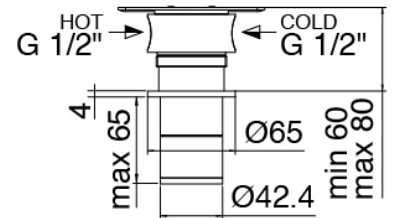

### Single-lever mixer

Cod: 3305A402AA0

Concealed shower mixer - without plate - external part