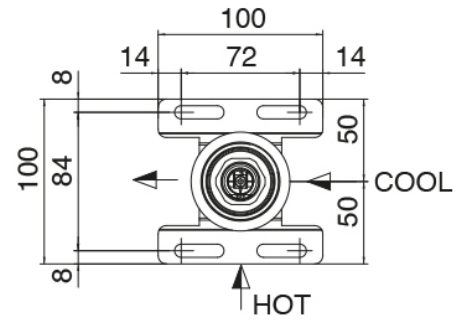

Q316 - Showerhead with hand shower

Codice kit: 3400 SDI-130

Shower head SPOT and built-in mixer – 1 exit

Componenti

Shower head

Cod: 3400SO01A00

Adjustable wall-mounted showerhead SPOT

Concealed part

Cod: 3300B402A00

Concealed shower mixer - concealed part

Single-lever mixer

Cod: 3305A402AA0

Concealed shower mixer - without plate - external part

Handle

Cod: 3400MA02A00

HANDLE MA02 Handle for built-in parts