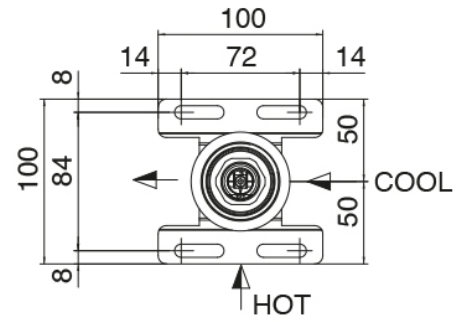

Concealed part

Cod: 3300B402A00

Concealed shower mixer - concealed part