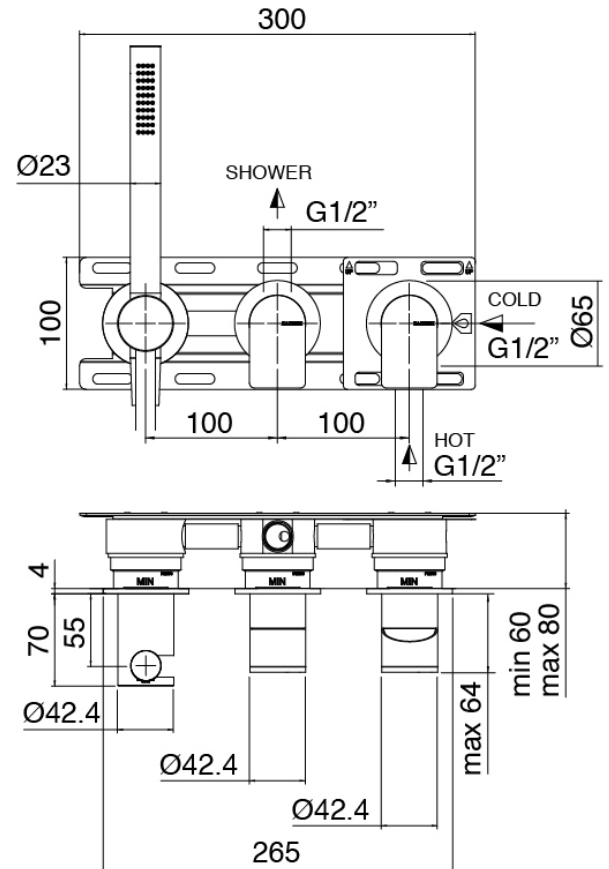

image not found or type unknown http://zazzeri.itesecom.net/us/wp-content/uploads/2017/04/b3daf2_357a

Q316 - Showerhead with hand shower

Codice kit: 3400 DDI-090

Shower head SPOT (Q.ty 2), hand shower and built-in mixer – 2 exits

Componenti

Shower head

Cod: 3400S001A00

Adjustable wall-mounted showerhead SPOT

Concealed part

Cod: 3300B401A01

Concealed shower mixer with diverter and
Handshower - concealed part

Single-lever mixer with handshower

Cod: 3305A401AA1

Concealed shower mixer with diverter and
Handshower - without plate - external part

Handle

Cod: 3400MA02A00

HANDLE MA02 Handle for built-in parts

Handle

Cod: 3400MA04A00

HANDLE MA04 Handle for 2 ways diverter without stop