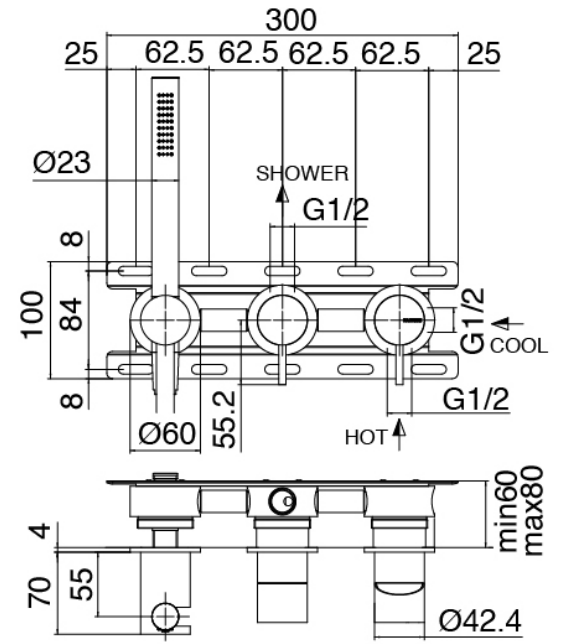

image not found or type unknown http://zazzeri.itesecom.net/us/wp-content/uploads/2017/04/b3daf2_357a

Q316 - Showerhead with hand shower

Codice kit: 3400 DDI-090

Shower head SPOT (Q.ty 2), hand shower and built-in mixer – 2 exits

Componenti

Shower head

Cod: 3400S001A00

Adjustable wall-mounted showerhead SPOT

Concealed part

Cod: 3300B401A01

Concealed shower mixer with diverter and
Handshower - concealed part

Single-lever mixer with handshower

Cod: 3305A401AA1

Concealed shower mixer with diverter and
Handshower - without plate - external part

Handle

Cod: 3400MA02A00

HANDLE MA02 Handle for built-in parts

Handle

Cod: 3400MA04A00

HANDLE MA04 Handle for 2 ways diverter without stop