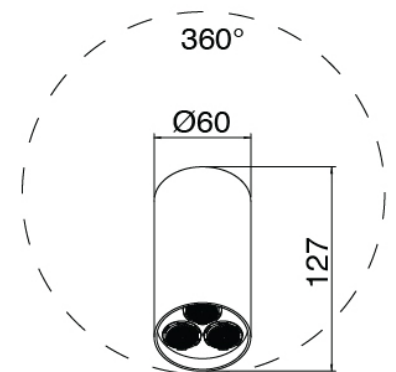

image not found or type unknown http://zazzeri.itesecom.net/us/wp-content/uploads/2017/04/b3daf2_357a

Q316 - Showerhead with hand shower

Codice kit: 3400 DDI-090

Shower head SPOT (Q.ty 2), hand shower and built-in mixer – 2 exits

Componenti

Shower head

Cod: 3400S001A00

Adjustable wall-mounted showerhead SPOT

Concealed part

Cod: 3300B401A01

Concealed shower mixer with diverter and
Handshower - concealed part

Single-lever mixer with handshower

Cod: 3305A401AA1

Concealed shower mixer with diverter and
Handshower - without plate - external part

Handle

Cod: 3400MA02A00

HANDLE MA02 Handle for built-in parts

Handle

Cod: 3400MA04A00

HANDLE MA04 Handle for 2 ways diverter without stop