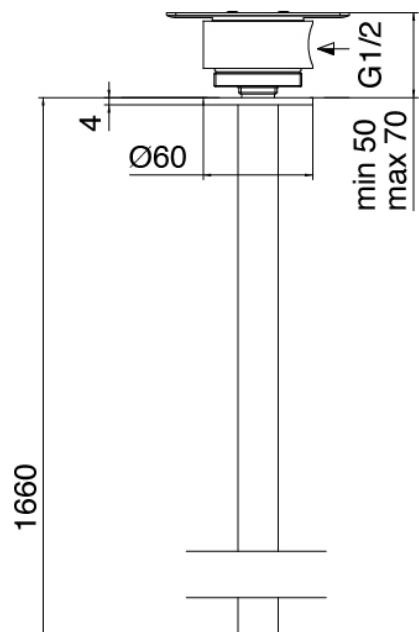

image not found or type unknown http://zazzeri.thesecom.net/us/wp-content/uploads/2017/04/b3daf2_357a

Q316 - Washbasin mixer on top

Codice kit: 3400 MLX-070

Washbasin mixer on top with ceiling-mounted washbasin spout

Componenti

Concealed part

Cod: 3300B110A00

Ceiling-mounted - concealed part

Ceiling-mounted washbasin spout

Cod: 33000110A00

Ceiling-mounted washbasin spout

Single-lever mixer

Cod: 3305M108A00

Surface single lever mixer - Ø36mm

Handle

Cod: 3400MA01A00

HANDLE MA01 Handle for washbasin/bidet mixer

Finiture disponibili:

finiture speciali su richiesta salvo quantitativi minimi di ordine garantiti