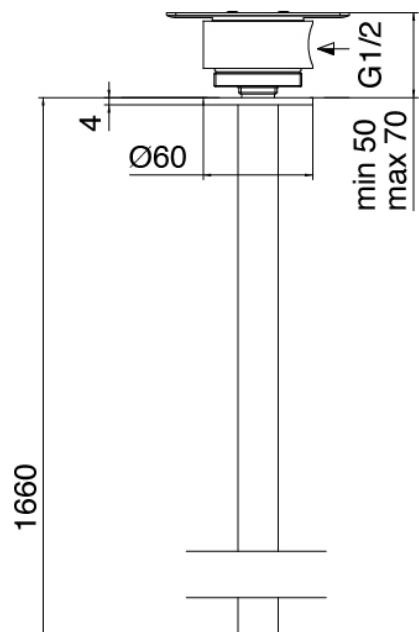

image not found or type unknown http://zazzeri.itecom.net/us/wp-content/uploads/2017/04/b3daf2_357a

Q316 - Washbasin mixer on top

Codice kit: 3400 MLX-070

Washbasin mixer on top with ceiling-mounted washbasin spout

Componenti

Concealed part

Cod: 3300B110A00

Ceiling-mounted - concealed part

Ceiling-mounted washbasin spout

Cod: 33000110A00

Ceiling-mounted washbasin spout

Single-lever mixer

Cod: 3305M108A00

Surface single lever mixer - Ø36mm

Handle

Cod: 3400MA01A00

HANDLE MA01 Handle for washbasin/bidet mixer

Finiture disponibili:

finiture speciali su richiesta salvo quantitativi minimi di ordine garantiti