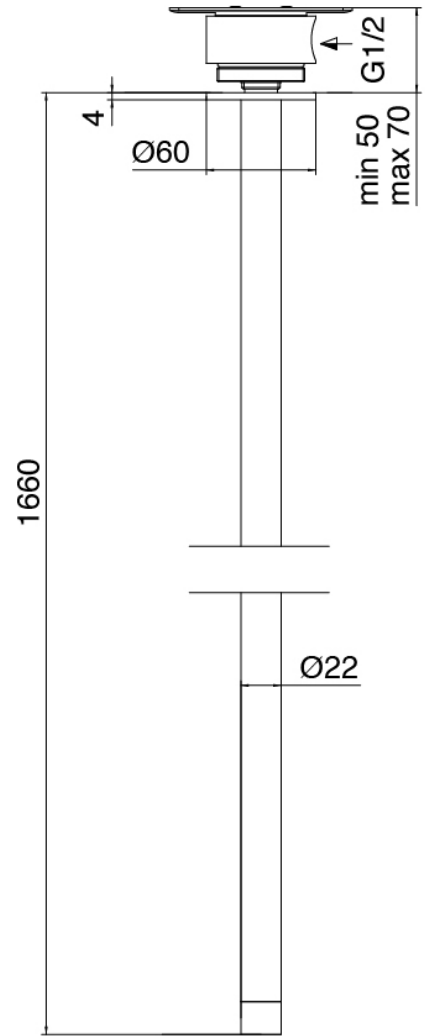

image not found or type unknown http://zazzeri.thesecom.net/us/wp-content/uploads/2017/04/b3daf2_357a

Q316 - Washbasin mixer on top

Codice kit: 3400 MLX-070

Washbasin mixer on top with ceiling-mounted washbasin spout

Componenti

Concealed part

Cod: 3300B110A00

Ceiling-mounted - concealed part

Ceiling-mounted washbasin spout

Cod: 33000110A00

Ceiling-mounted washbasin spout

Single-lever mixer

Cod: 3305M108A00

Surface single lever mixer - Ø36mm

Handle

Cod: 3400MA01A00

HANDLE MA01 Handle for washbasin/bidet mixer

Finiture disponibili:

finiture speciali su richiesta salvo quantitativi minimi di ordine garantiti