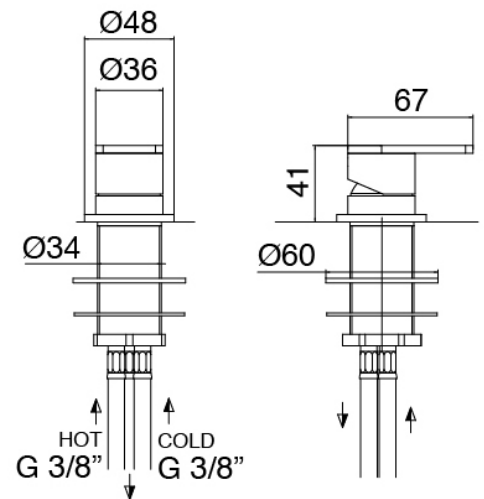

Componenti

Concealed part

Cod: 3300B110A00

Ceiling-mounted - concealed part

Ceiling-mounted washbasin spout

Cod: 33000110A00

Ceiling-mounted washbasin spout

Single-lever mixer

Cod: 3305M108A00

Surface single lever mixer - Ø36mm

Handle

Cod: 3400MA01A00

HANDLE MA01 Handle for washbasin/bidet mixer

Finiture disponibili:

finiture speciali su richiesta salvo quantitativi minimi di ordine garantiti