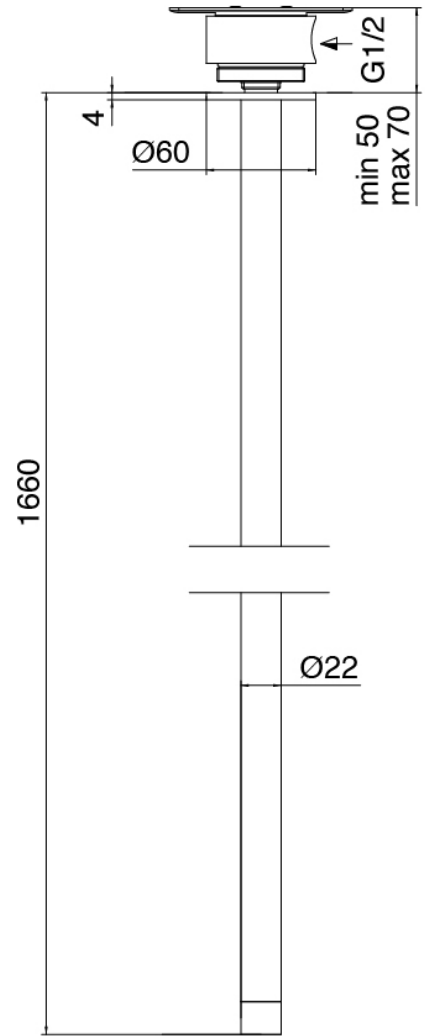

image not found or type unknown http://zazzeri.itecom.net/us/wp-content/uploads/2017/04/b3daf2_357a

Q316 - Washbasin mixer on top

Codice kit: 3400 MLX-070

Washbasin mixer on top with ceiling-mounted washbasin spout

Componenti

Concealed part

Cod: 3300B110A00

Ceiling-mounted - concealed part

Ceiling-mounted washbasin spout

Cod: 33000110A00

Ceiling-mounted washbasin spout

Single-lever mixer

Cod: 3305M108A00

Surface single lever mixer - Ø36mm

Handle

Cod: 3400MA01A00

HANDLE MA01 Handle for washbasin/bidet mixer

Finiture disponibili:

finiture speciali su richiesta salvo quantitativi minimi di ordine garantiti