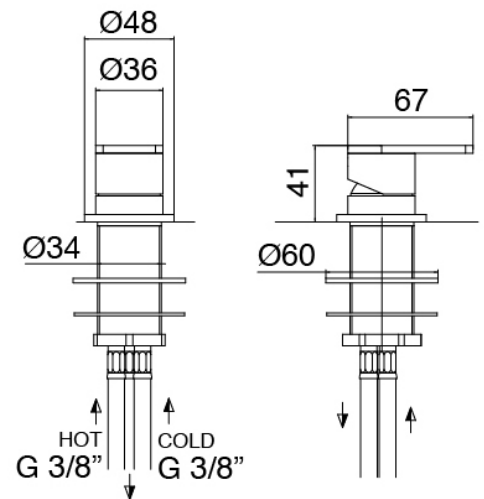

image not found or type unknown http://zazzeri.thesecom.net/us/wp-content/uploads/2017/04/b3daf2_357a

Q316 - Washbasin mixer on top

Codice kit: 3400 MLX-070

Washbasin mixer on top with ceiling-mounted washbasin spout

Componenti

Concealed part

Cod: 3300B110A00

Ceiling-mounted - concealed part

Ceiling-mounted washbasin spout

Cod: 33000110A00

Ceiling-mounted washbasin spout

Single-lever mixer

Cod: 3305M108A00

Surface single lever mixer - Ø36mm

Handle

Cod: 3400MA01A00

HANDLE MA01 Handle for washbasin/bidet mixer

Finiture disponibili:

finiture speciali su richiesta salvo quantitativi minimi di ordine garantiti