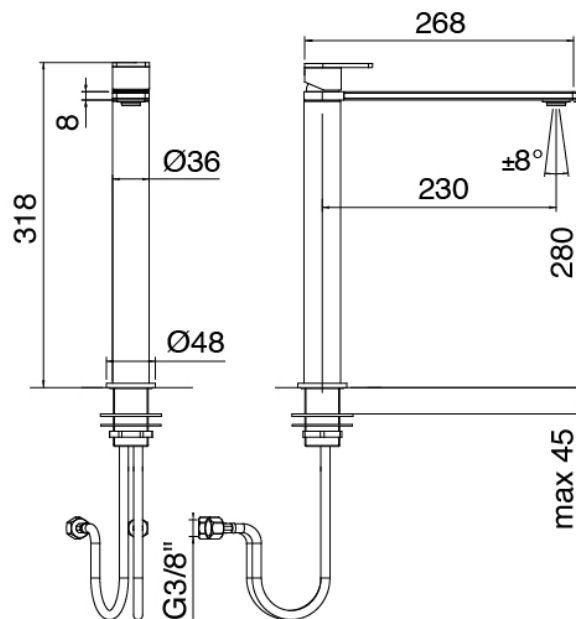

### Q316 - Single lever sink mixer

Codice kit: 3400 MLX-170

Single lever sink mixer

#### Single lever sink mixer

Cod: 34001101A02

Single lever sink mixer with revolving spout L230 x H280

## Handle

Cod: 3400MA01A00

HANDLE MA01 Handle for washbasin/bidet mixer