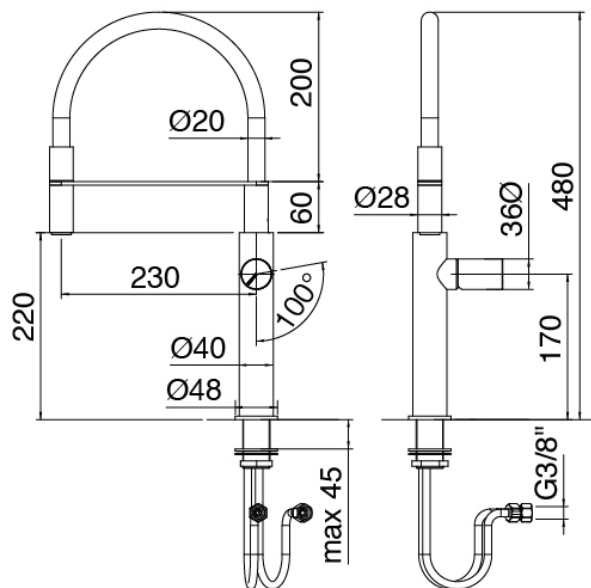

### Q316 - Single lever sink mixer

Codice kit: 3400 MLX-160

Single lever sink mixer with removable hand shower

#### Single lever sink mixer with hand shower

Cod: 34001101A01

Single lever sink mixer with revolving spout and removable hand shower L230 x H220