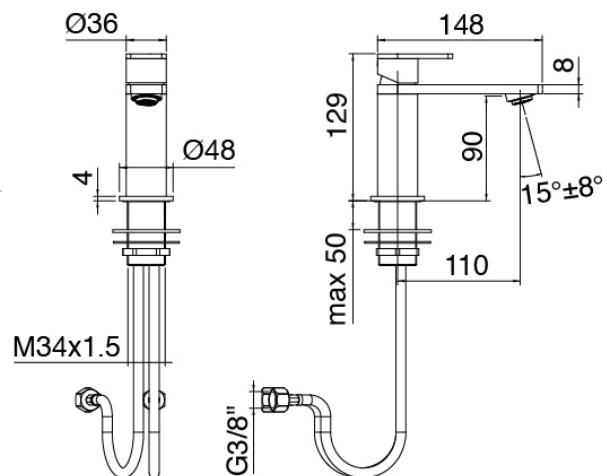

image not found or type unknown http://zazzeri.tesa.com.net/us/wp-content/uploads/2017/04/b3daf2_357a447007

Q316 - Bidet mixer

Codice kit: 3400 MBX-080

Bidet mixer without plug

Componenti

Single-lever mixer

Cod: 34001201A00

Single lever bidet mixer without plug - L110 x H90
mm

Handle

Cod: 3400MA01A00

HANDLE MA01 Handle for washbasin/bidet mixer

Finiture disponibili:

finiture speciali su richiesta salvo quantitativi minimi di ordine garantiti